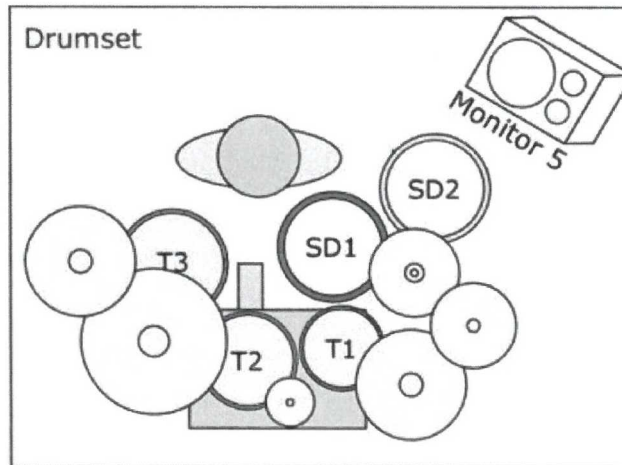

STAGE PLAN

Bass guitar
- bass guitar combo 1
- 1 x 220V

BÁRA

Vocal 1
- el. acoustic guitar 1
- el. guitar 1
- 1 x 220V

Electric guitar
- el. guitar combo 1
- 1 x 220V