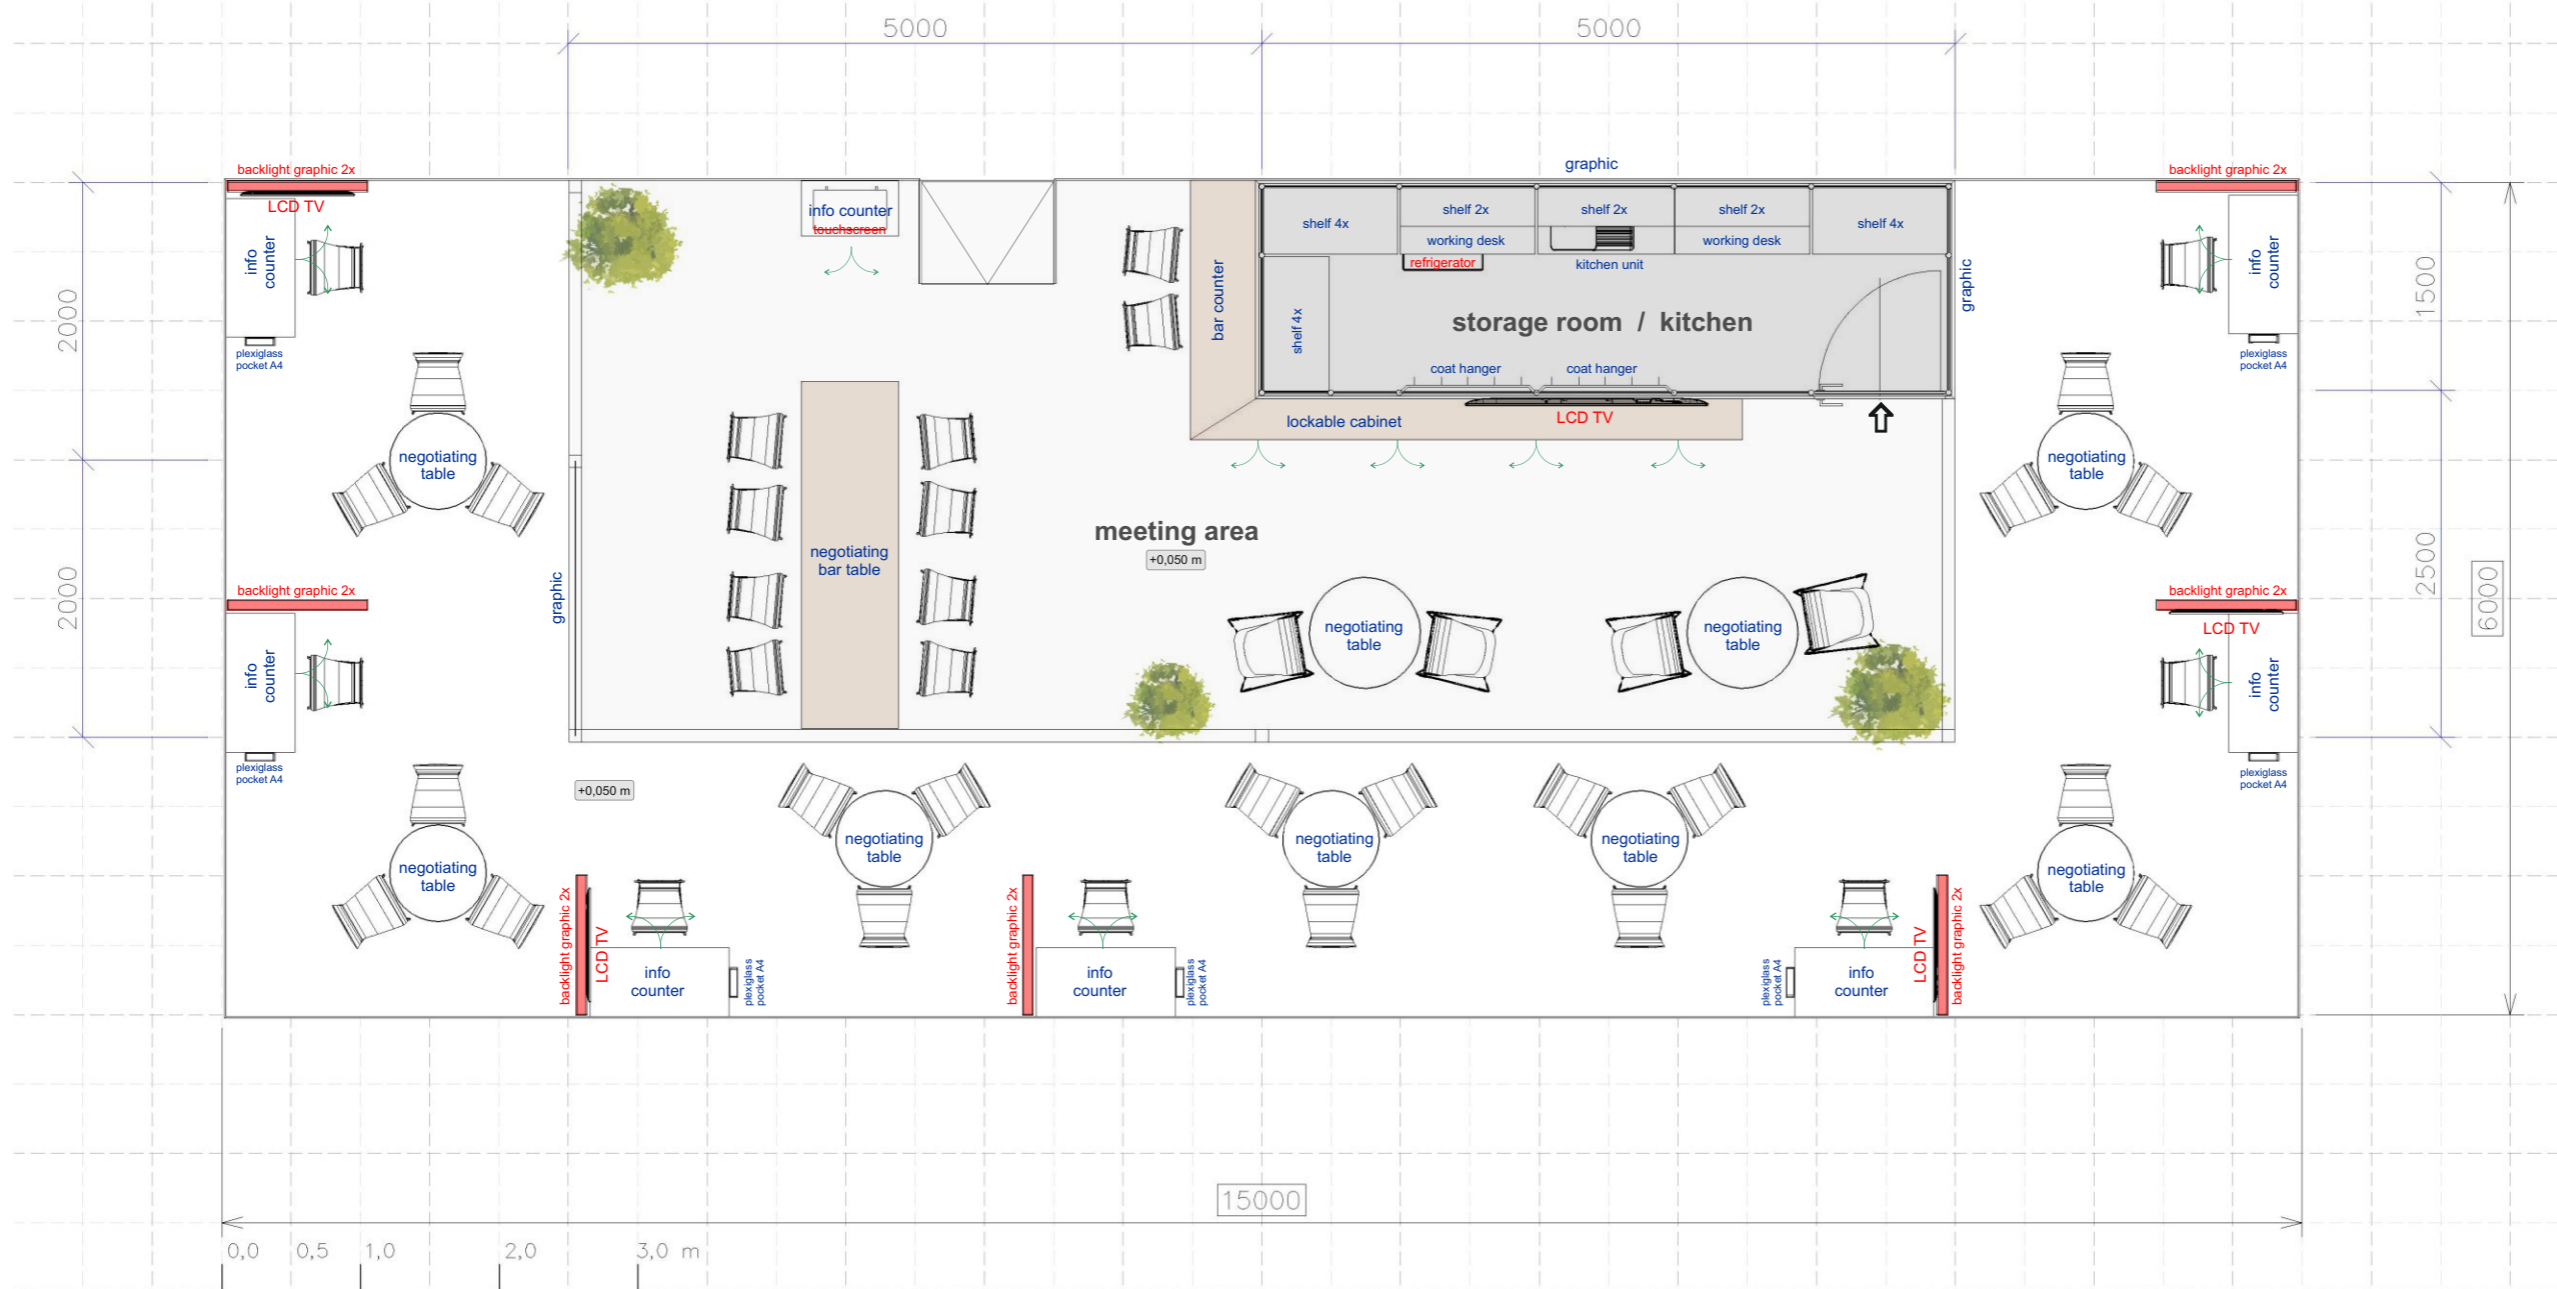

Vystavovatel / Exhibitor
Veletrh / Exhibition
Umístění / Stand No.
Verze, SAP / Version, Order No.
Kontakt / Contact person for communication

Veletrhy Brno,
a.s.
BVV Trade Fairs
Brno
Výstaviště 1
647 00 Brno