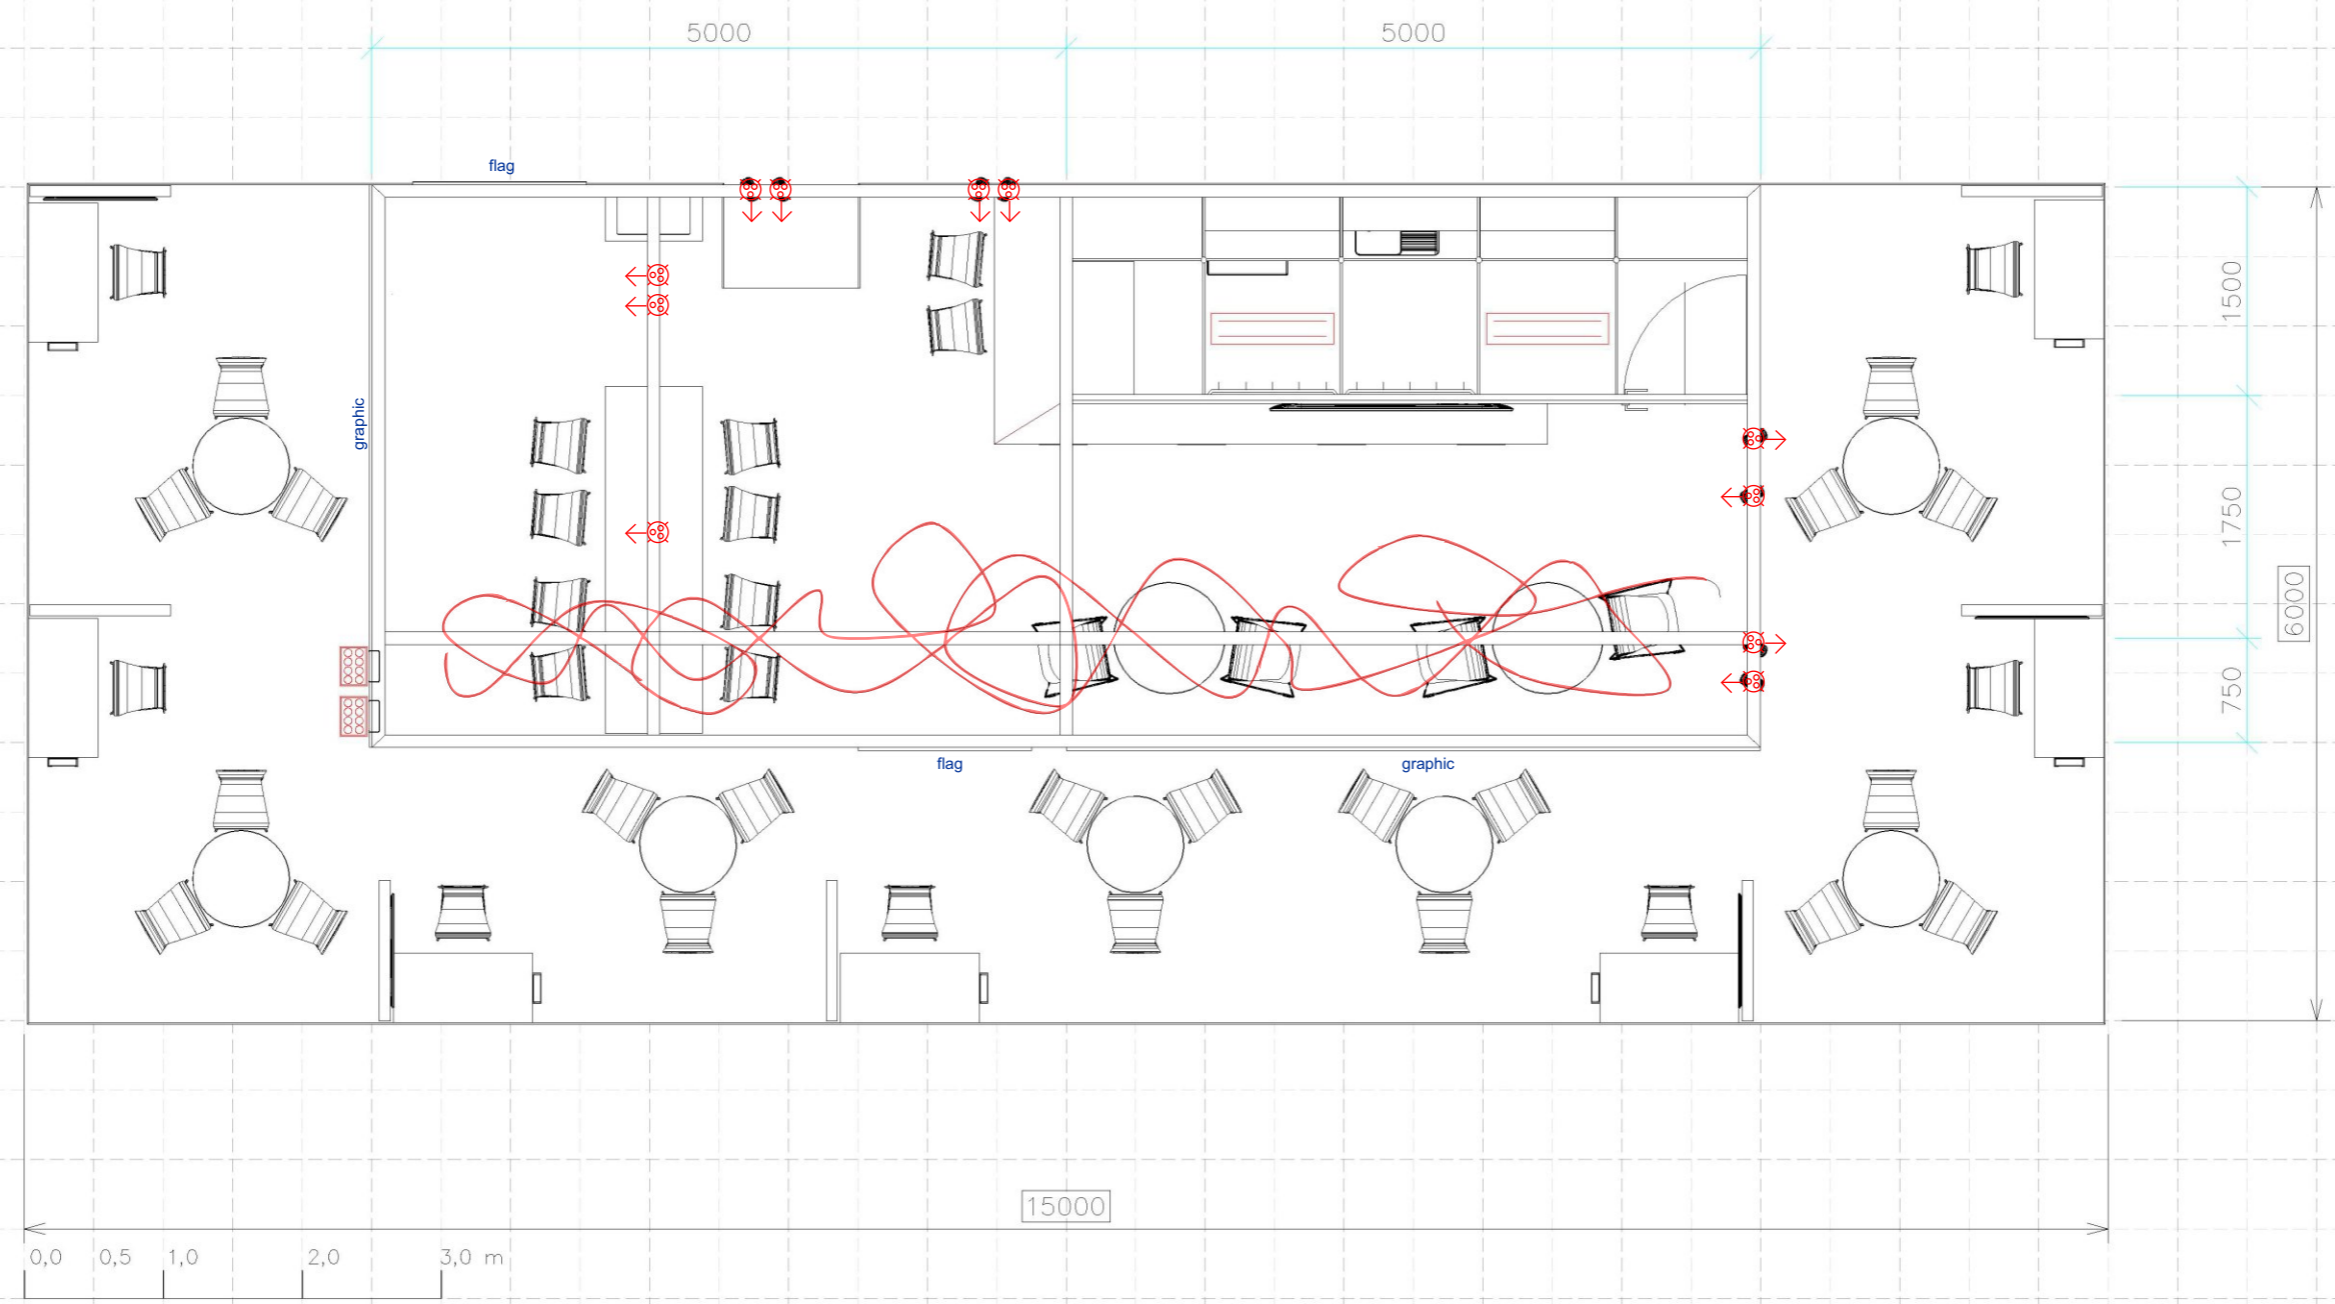

- Neon tube light
- Fluorescent lamp
- Adjustable LED light 3-7W
- LED reflector 20-50W

Vystavovatel / Exhibitor
Veletř / Exhibition
Umístění / Stand No.
Verze, SAP / Version, Order No.
Kontakt / Contact person for communication