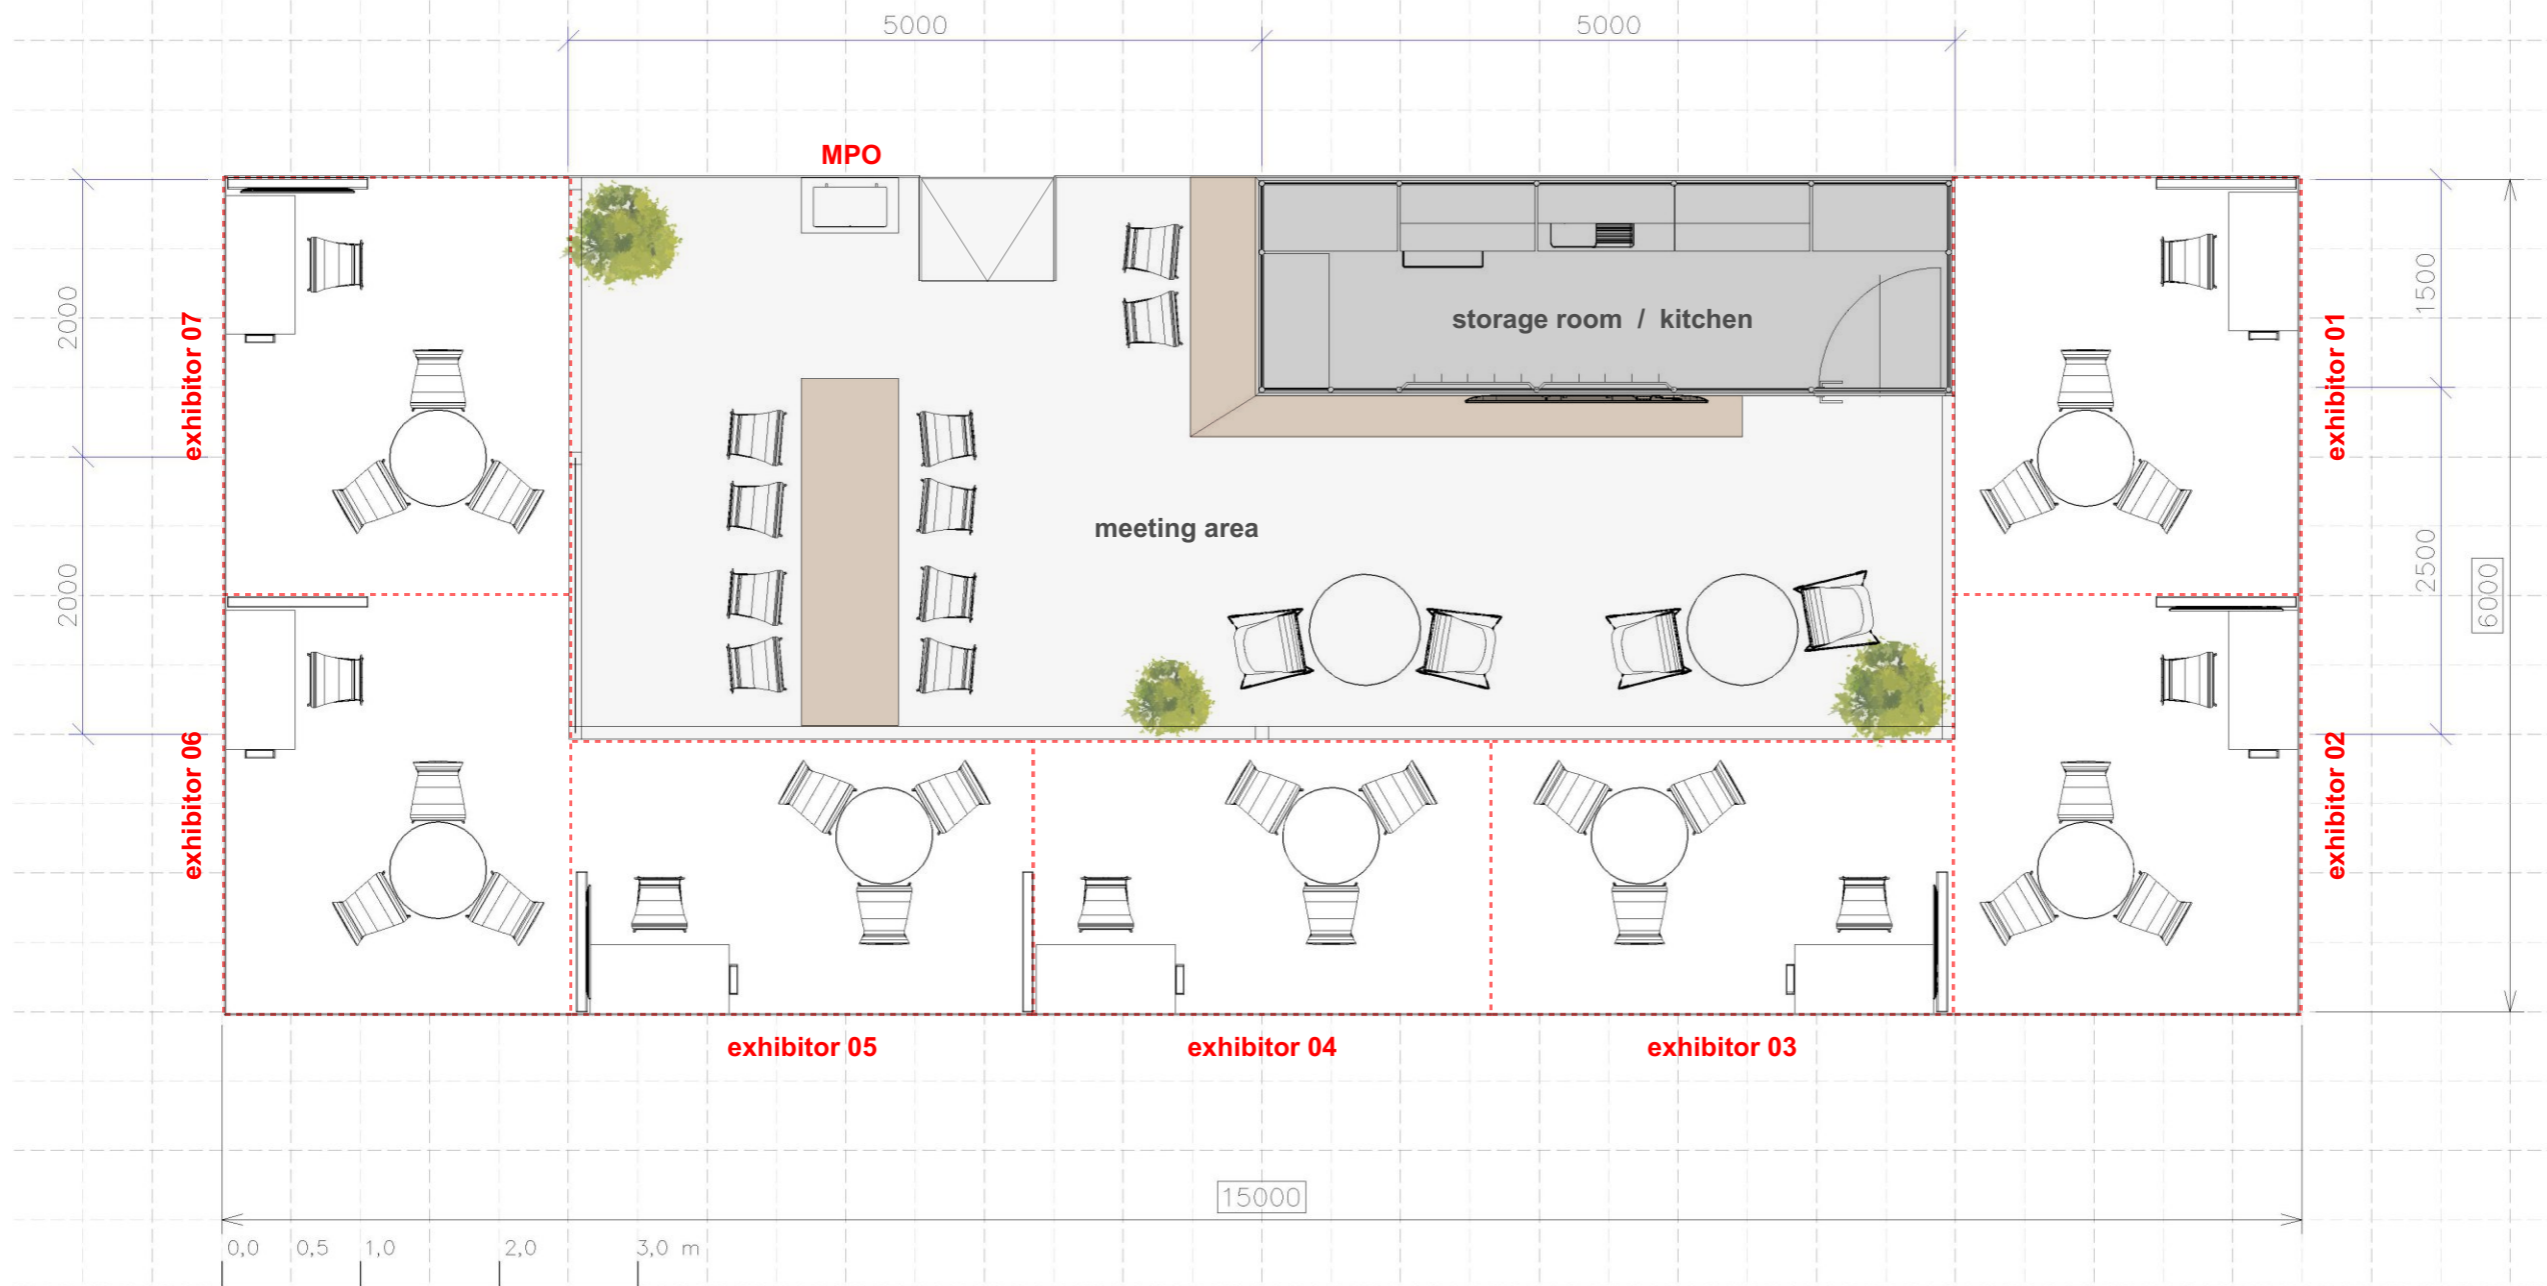

Realizace expozic a servis
Stand Construction and Services

Vystavovatel / Exhibitor
Veletř / Exhibition
Umístění / Stand No.
Verze, SAP / Version, Order No.
Kontakt / Contact person for communication

Veletřhy Brno,
a.s.
BVV Trade Fairs
Brno
Výstaviště 1
647 00 Brno