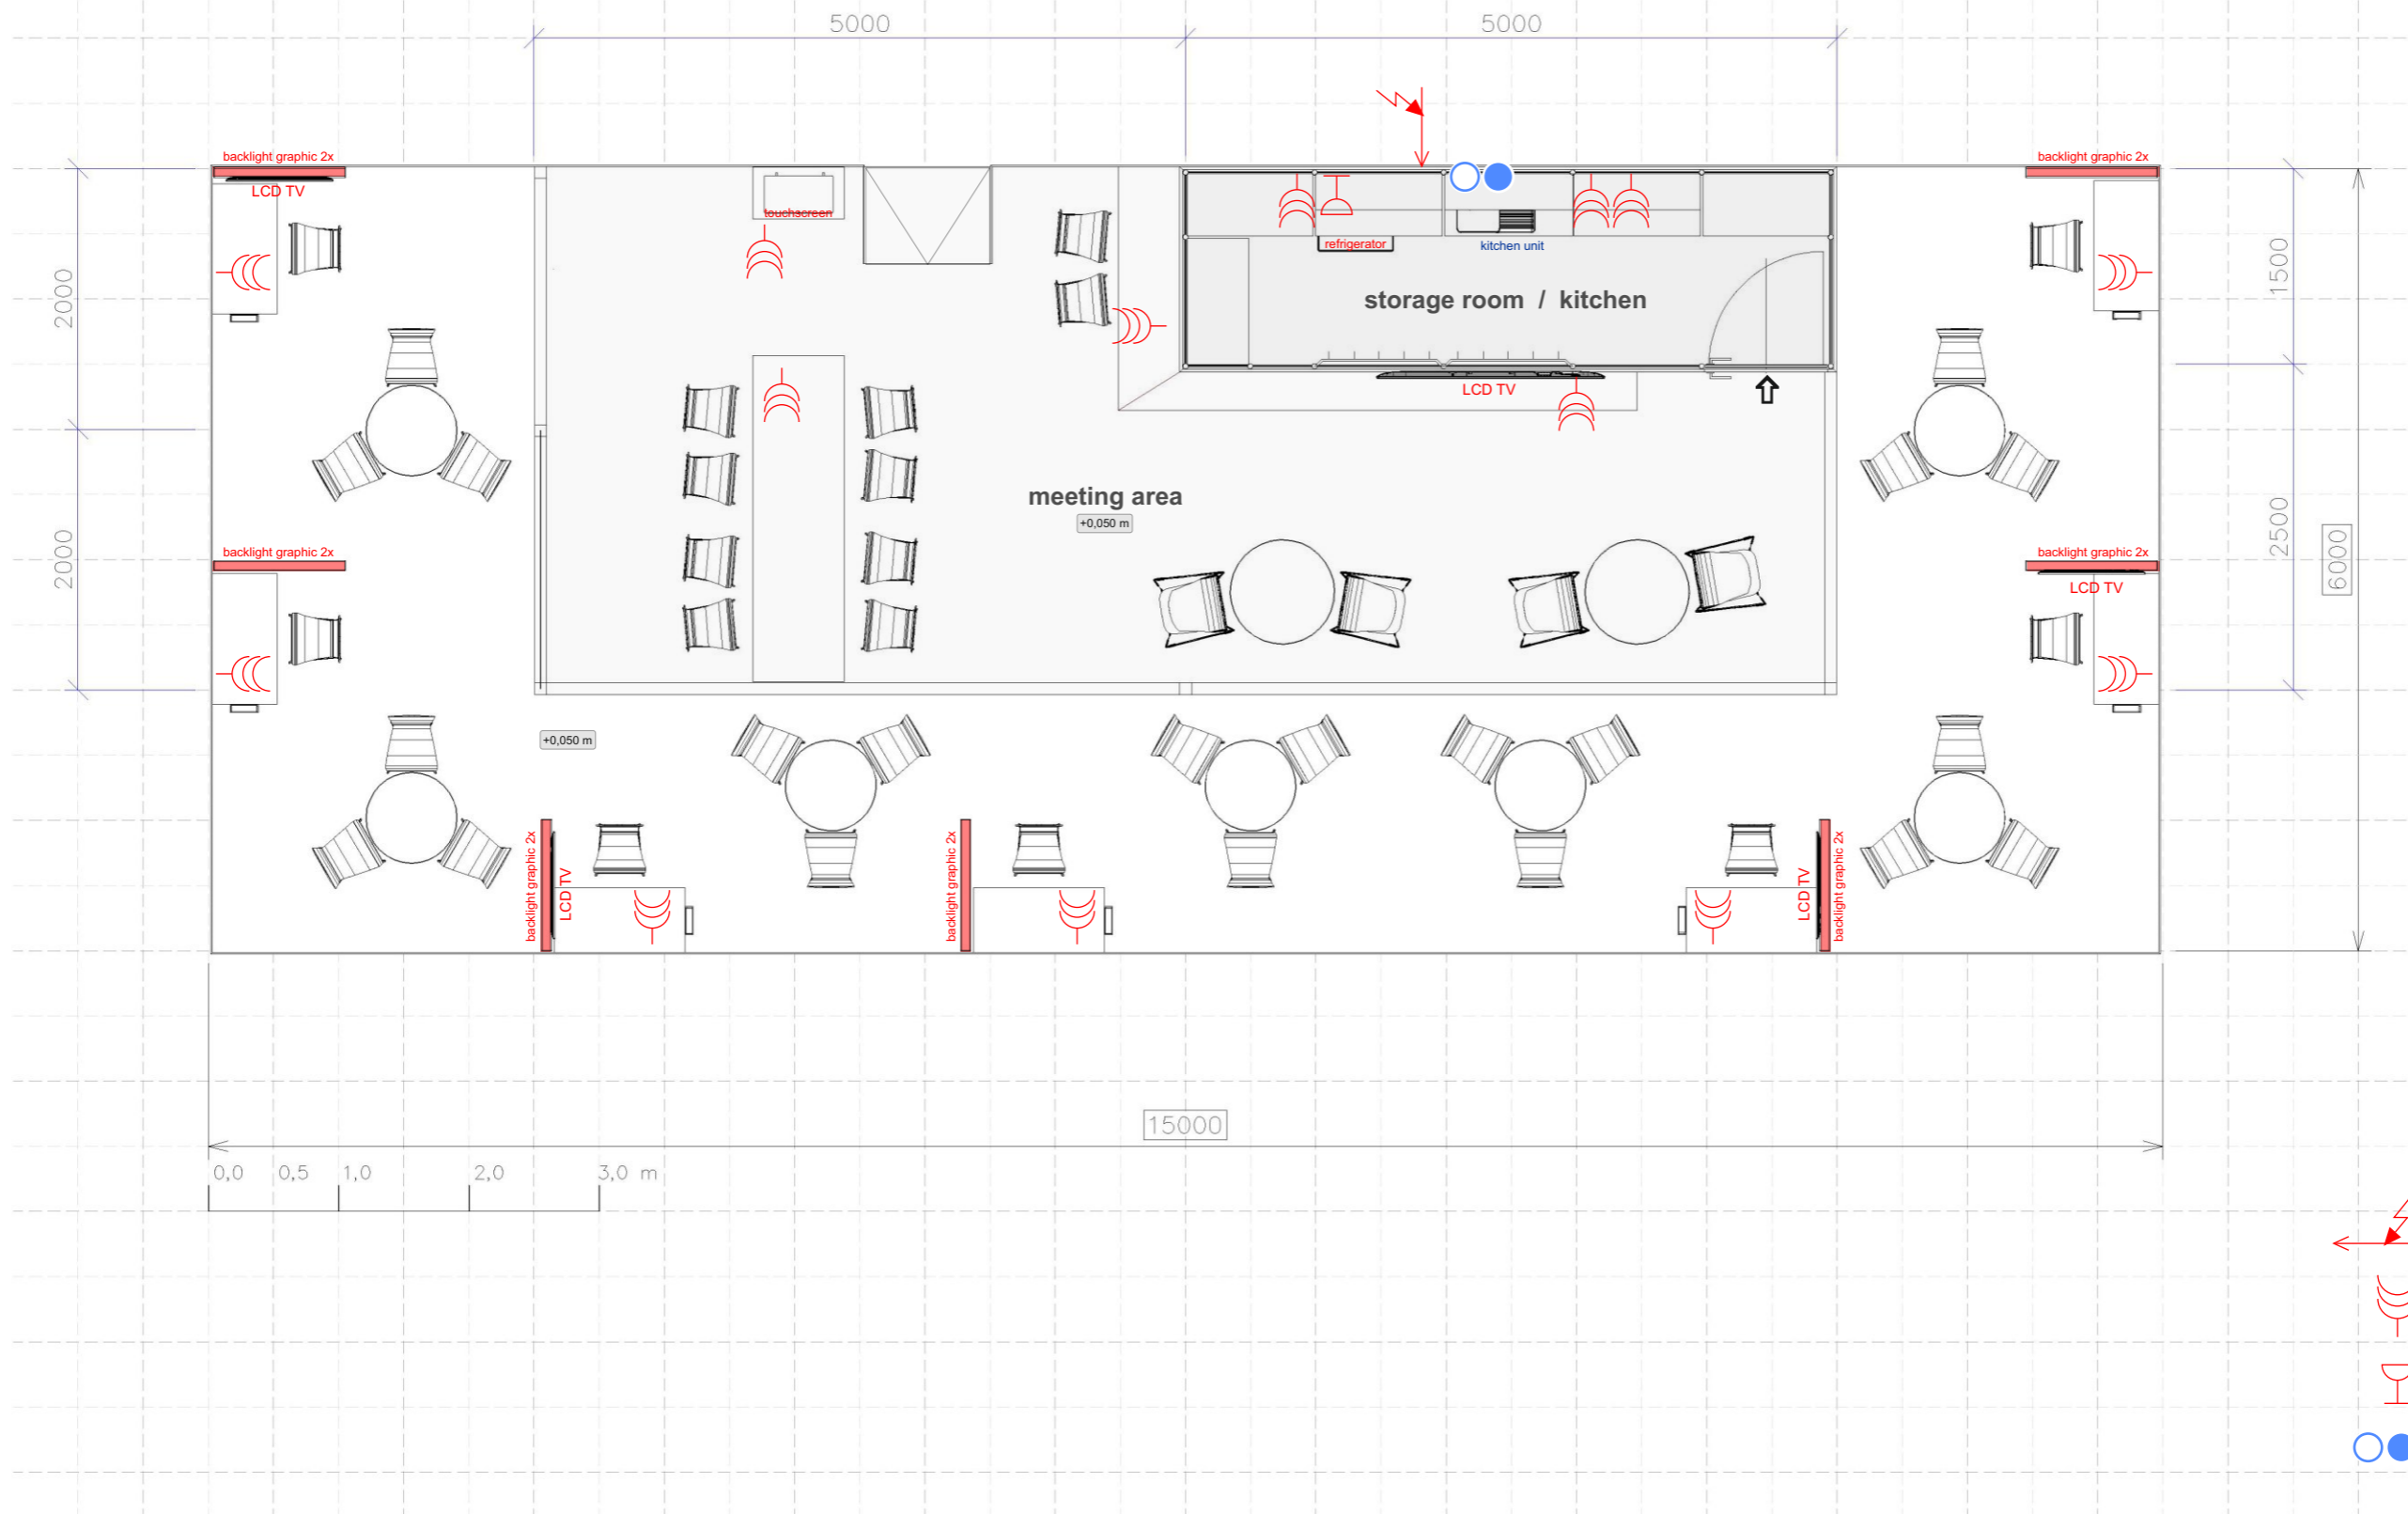

- Electro connection
- Multiple socket-outlet
  220-240 V 16A
- 24 h socket-outlet
  220-240 V, 4 - 6A
- Water connection

Vystavovatel / Exhibitor
Veletř / Exhibition
Umístění / Stand No.
Verze, SAP / Version, Order No.
Kontakt / Contact person for communication