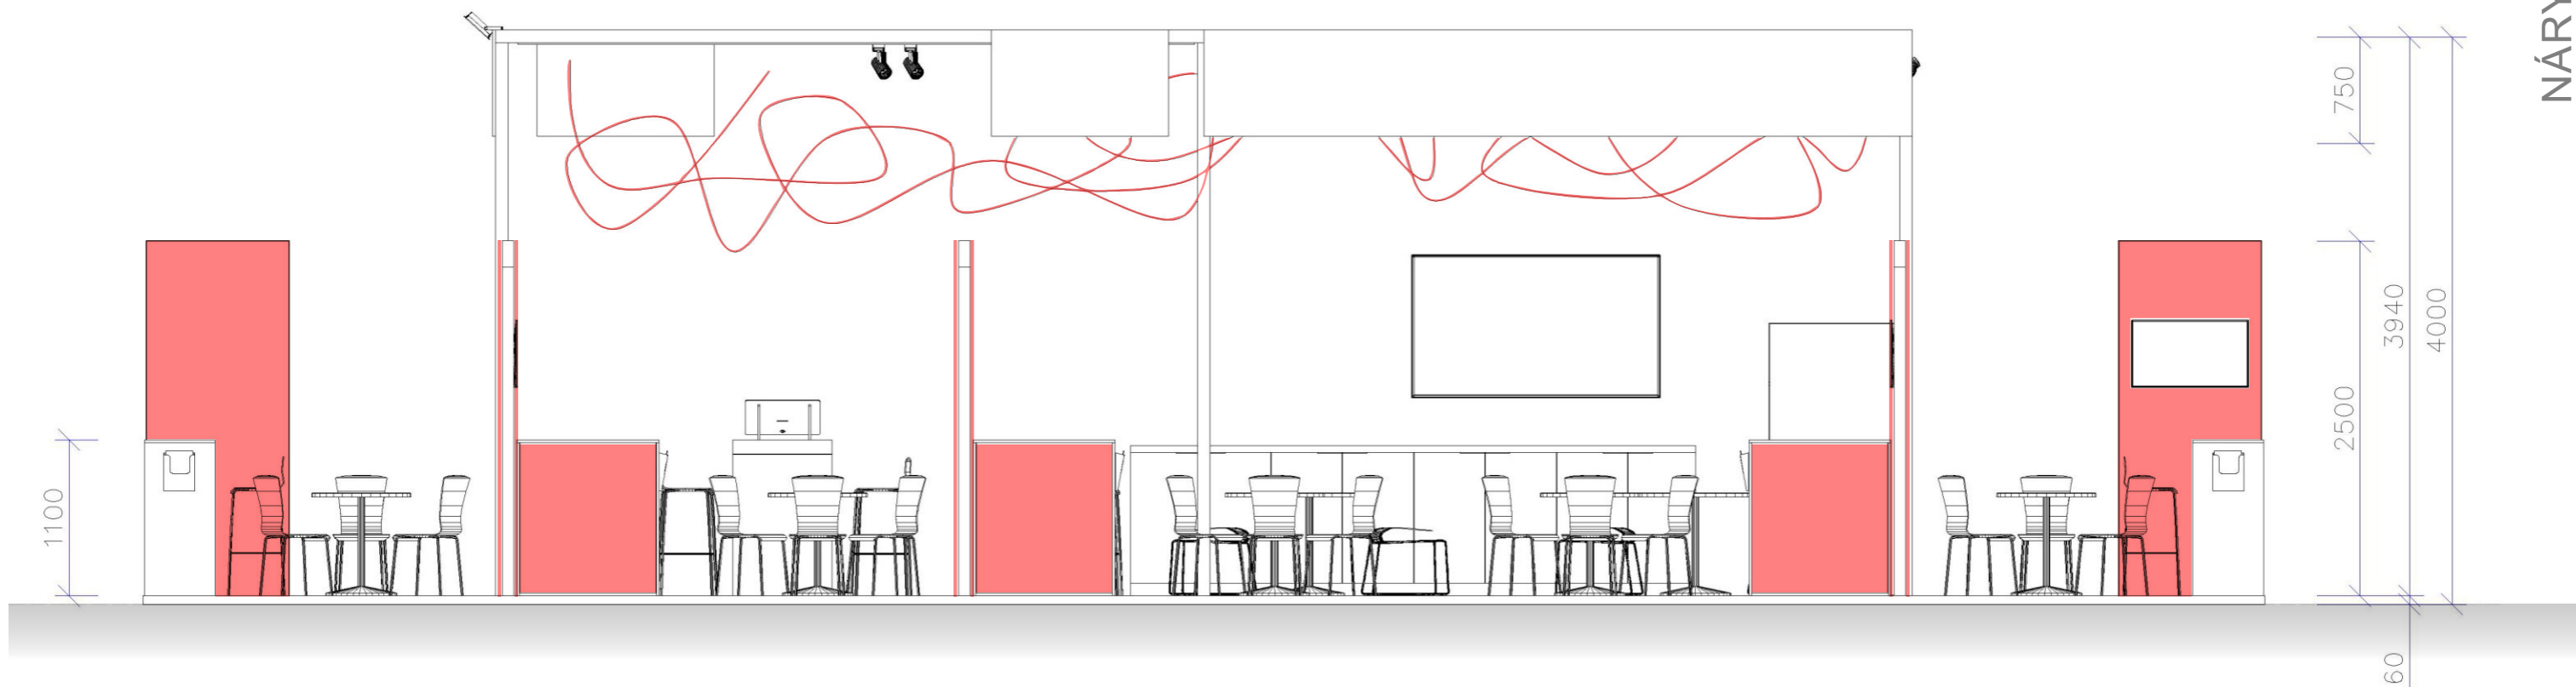

Realizace expozic a servis
Stand Construction and Services

— Neon tube light
 ■ Backlight graphic

Realizace expozic a servis
Stand Construction and Services

Vystavovatel / Exhibitor
 Veletrh / Exhibition
 Umístění / Stand No.
 Verze, SAP / Version, Order No.
 Kontakt / Contact person for communication