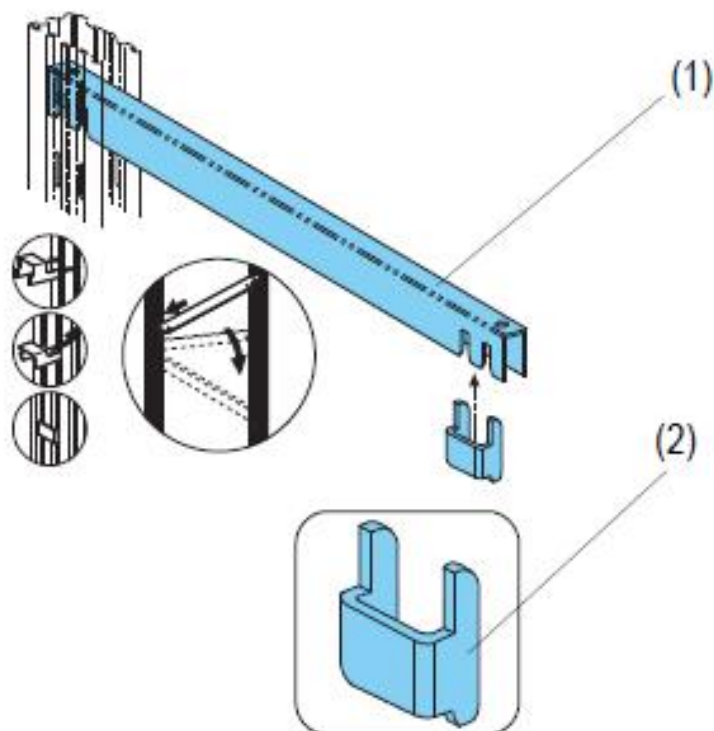

POLICE MM 1270X300 N - 70kg	kus	525 Kč
POLICE MM 1270X300 R1 - 105kg	kus	624 Kč
POLICE MM 1270X400 R1 - 105kg	kus	676 Kč
POLICE MM 1270X400 R2 - 130kg	kus	788 Kč
POLICE MM 1270X500 R1 - 105kg	kus	772 Kč
POLICE MM 1270X500 R2 - 130kg	kus	880 Kč
POLICE MM 1270X600 R1 - 85kg	kus	880 Kč
POLICE MM 1270X600 R2 - 105kg	kus	982 Kč
POLICE MM 1270X700 R1 - 50kg	kus	1 012 Kč
POLICE MM 1270X700 R2 - 85kg	kus	1 239 Kč
POLICE MM 1270X700 R3 - 140kg	kus	1 341 Kč

Háček na zavěšení police	kus	10 Kč

MOBILNÍ PŘÍČKA MM 300	kus	66 Kč
MOBILNÍ PŘÍČKA MM 350	kus	70 Kč
MOBILNÍ PŘÍČKA MM 400	kus	74 Kč
MOBILNÍ PŘÍČKA MM 500	kus	80 Kč
MOBILNÍ PŘÍČKA MM 600	kus	84 Kč
MOBILNÍ PŘÍČKA MM 700	kus	101 Kč