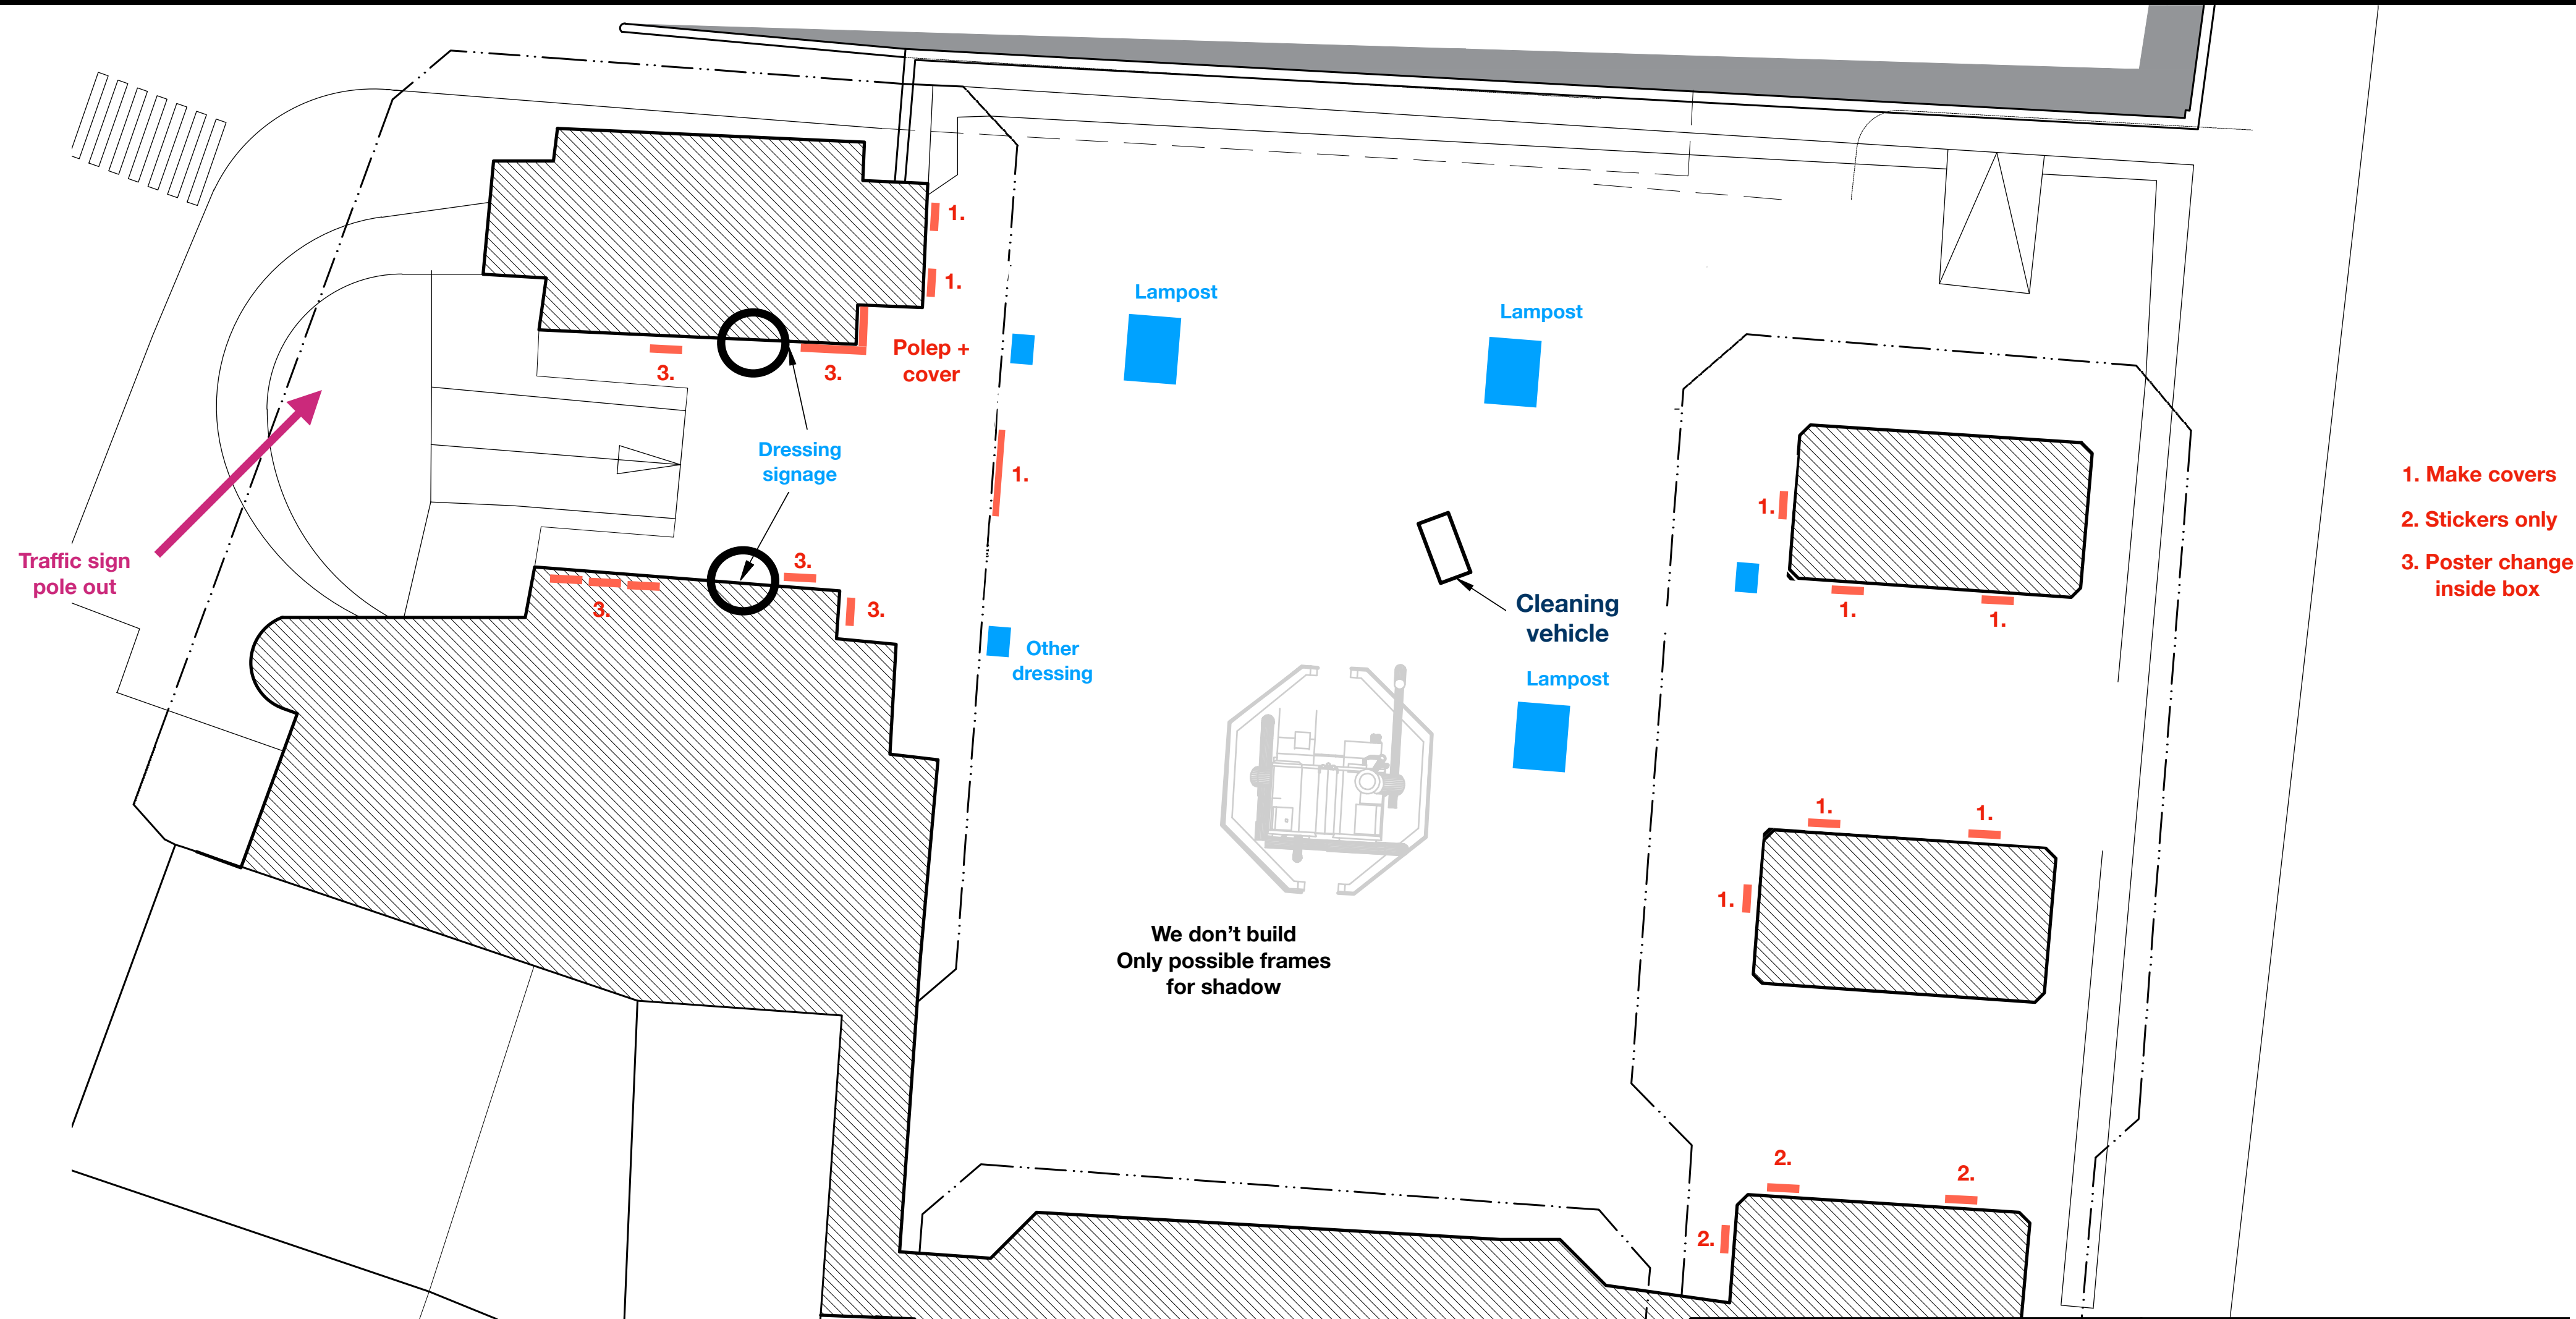

Ext. LAPD -NOVA SCENA

Ext. LAPD -NOVA SCENA

BULERO

PROPERTY OF BULERO PRODUCTIONS & ALCON ENTERTAINMENT

STUDIO: **ALCON ENTERTAINMENT**

SHOWRUNNER: **SILKA LUISA**

PRODUCTION DESIGNER: **PAUL INGLIS**

SET	EXT DOWNTOWN STREET	
DRAWING	SITEPLAN	
LOCATION	NOVA SCENA	
DRAWN BY	SANDRA	SET/DRW #