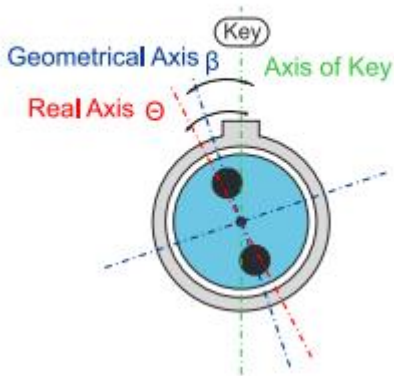

50	PM patchcord Both sides: FC/APC narrow key, slow axis aligned to the key $\pm 2.5^\circ$, ER>20dB Fiber: PM, 4.5/125/245um, PM 780HP Protection: 3mm PVC, black Length: 3.00m (+0.1/-0m)	3	165	495
60	PM patchcord One sides: FC/APC narrow key, slow axis aligned to the key $\pm 2.5^\circ$, ER>20dB Second side: FC/PC narrow key, slow axis aligned to the key $\pm 2.5^\circ$, ER>20dB Fiber: PM, 2.5/125/245um, PM S350HP Protection: 3mm PVC, black Length: 1.00m (+0.1/-0m)	1	180	180
70	PM patchcord One sides: FC/APC narrow key, slow axis aligned to the key $\pm 2.5^\circ$, ER>20dB Second side: FC/PC narrow key, slow axis aligned to the key $\pm 2.5^\circ$, ER>20dB Fiber: PM, 3/125/245um, PM S405XP Protection: 3mm PVC, black Length: 1.00m (+0.1/-0m)	1	177	177
80	PM patchcord One sides: FC/APC narrow key, slow axis aligned to the key $\pm 2.5^\circ$, ER>20dB Second side: FC/PC narrow key, slow axis aligned to the key $\pm 2.5^\circ$, ER>20dB Fiber: PM, 4.5/125/245um, PM 780HP Protection: 3mm PVC, black Length: 3.00m (+0.1/-0m)	2	165	330

Aligned to Slow Axis