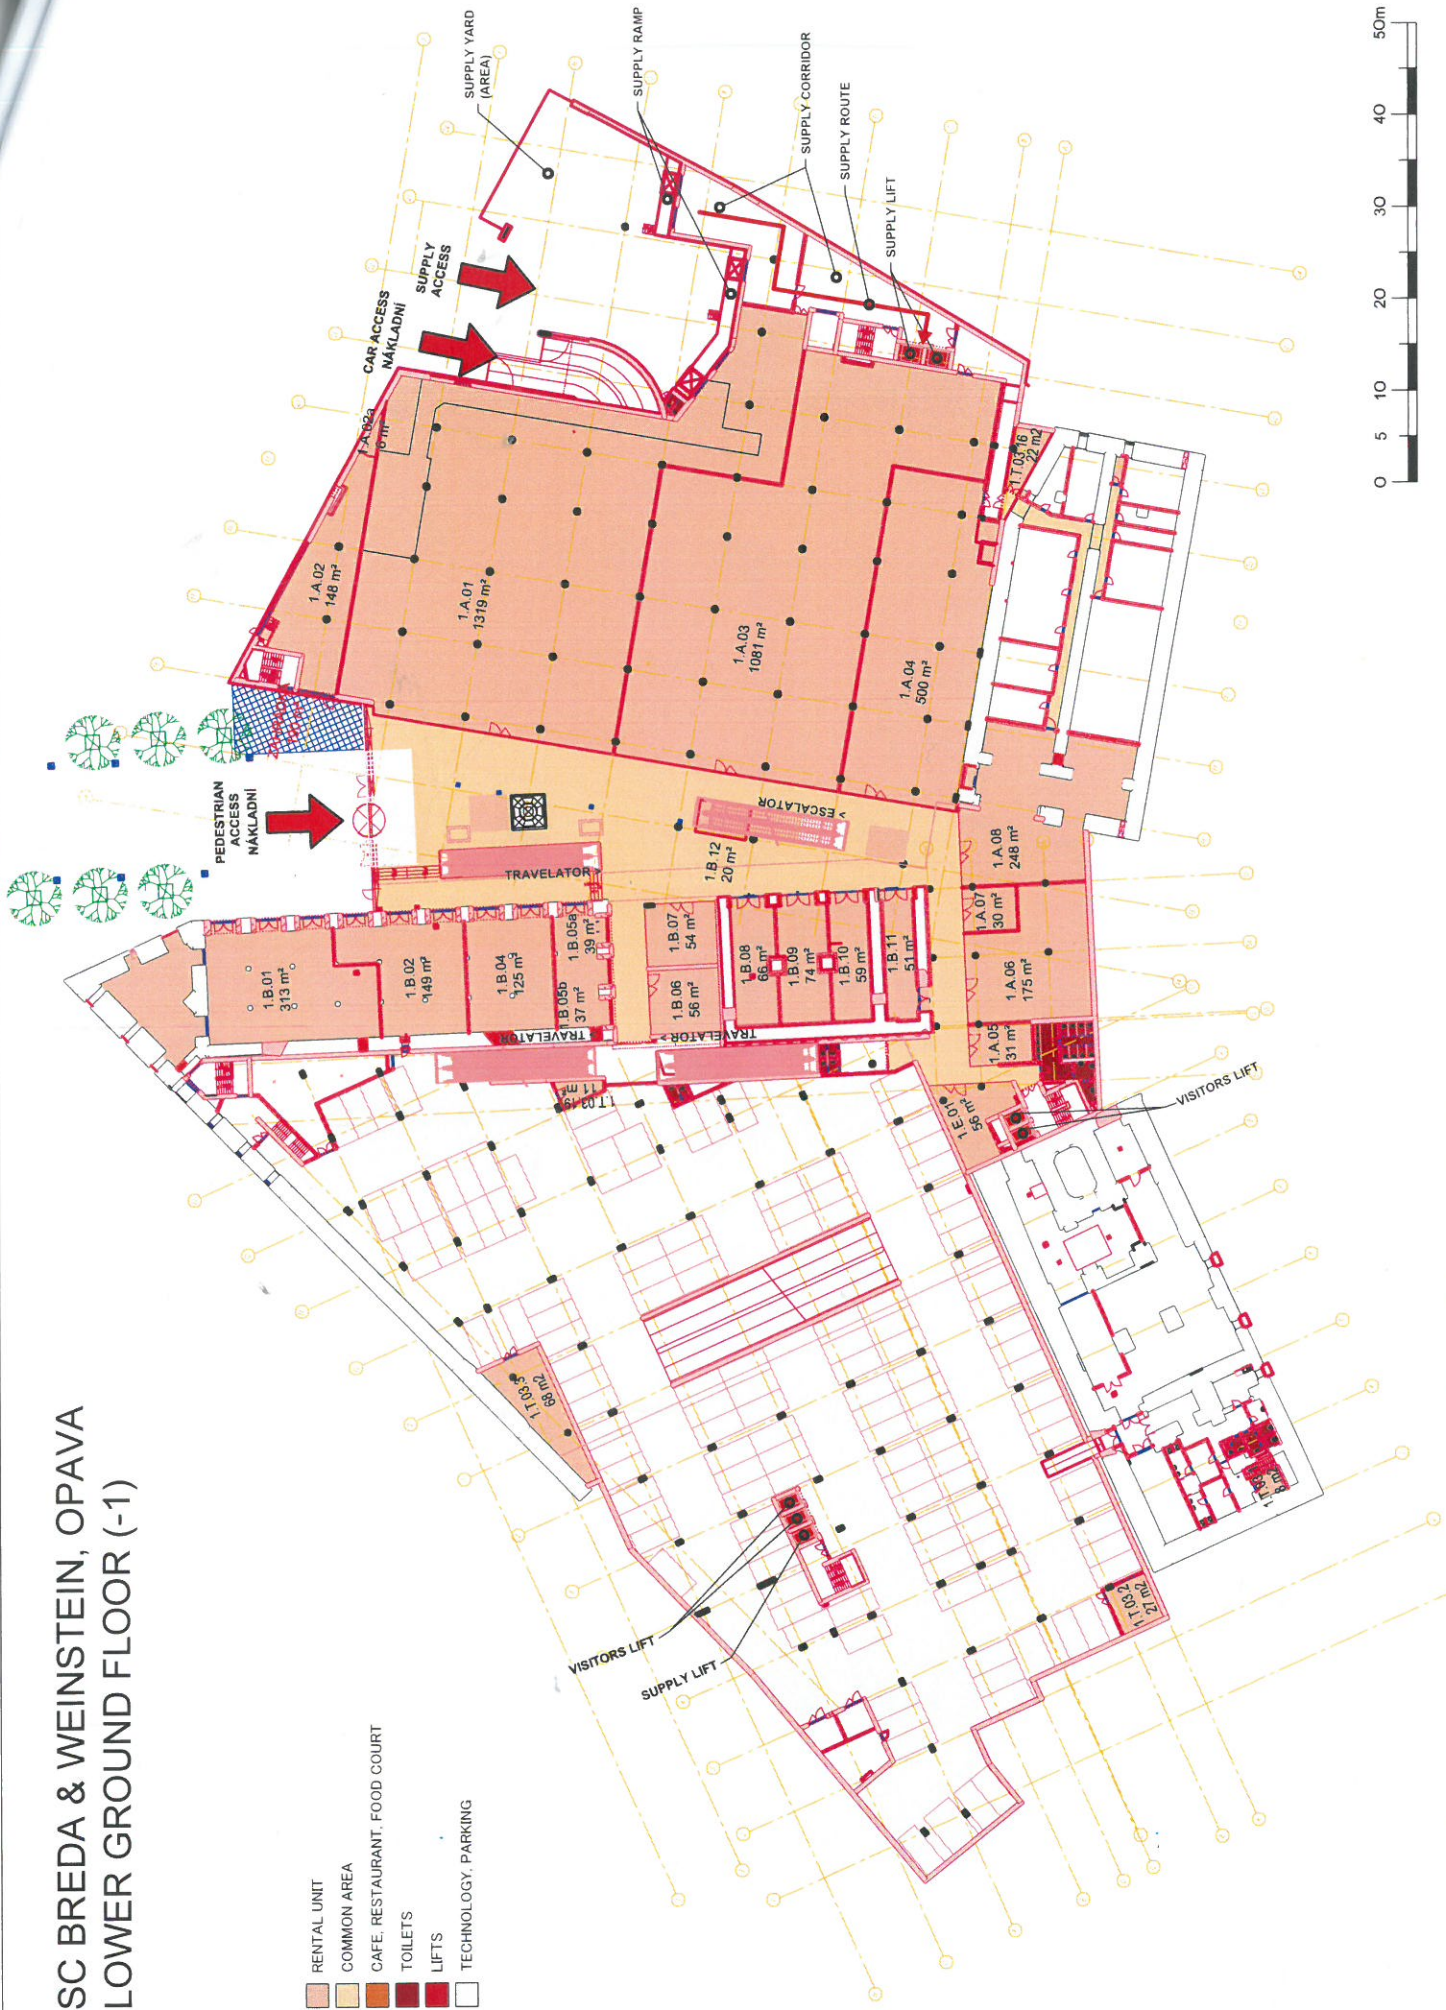

**PŘÍLOHA Č. 1 K NÁJEMNÍ SMLouvĚ  
PLÁN OBCHODNÍHO CENTRA**

# SC BREDÁ & WEINSTEIN, OPAVA LOWER GROUND FLOOR (-1)

- RENTAL UNIT
- COMMON AREA
- CAFE, RESTAURANT, FOOD COURT
- TOILETS
- LIFTS
- TECHNOLOGY, PARKING

# SC BREDÁ & WEINSTEIN, OPAVA UPPER GROUND FLOOR (0)

- RENTAL UNIT
- COMMON AREA
- CAFE, RESTAURANT, FOOD COURT
- TOILETS
- LIFTS
- TECHNOLOGY, PARKING

# SC BREDA & WEINSTEIN, OPAVA SECOND FLOOR (2)

- RENTAL UNIT
- COMMON AREA
- CAFE, RESTAURANT, FOOD COURT
- TOILETS
- LIFTS
- TECHNOLOGY, PARKING