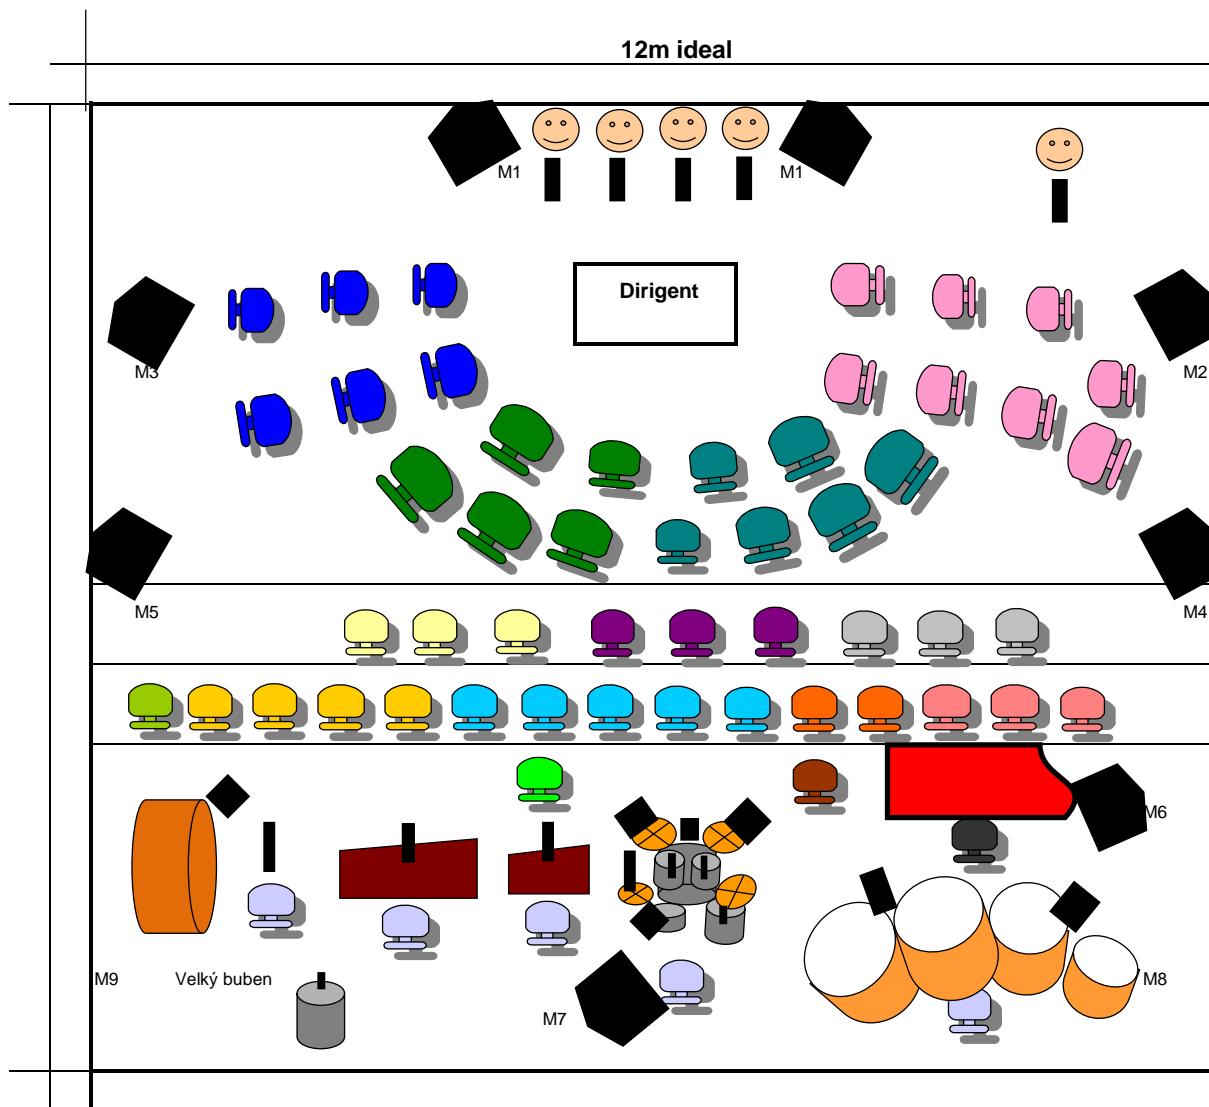

Sál

12m ideal

55 židlí

VOC

1. Viol

2. Viol

Violl

Cello

Guitar

Bass

Drumms, perkus

Solo

Key 2x line Jack 6,3

M1 Aux 1 Vocals

M2 Aux 2 Side fill stand

M3 Aux 3 Side fill stand

M4 Aux 4 Side fill stand

M5 Aux 5 Side fill stand

M6 Aux 6 Key

M7 Aux 7 Drumms