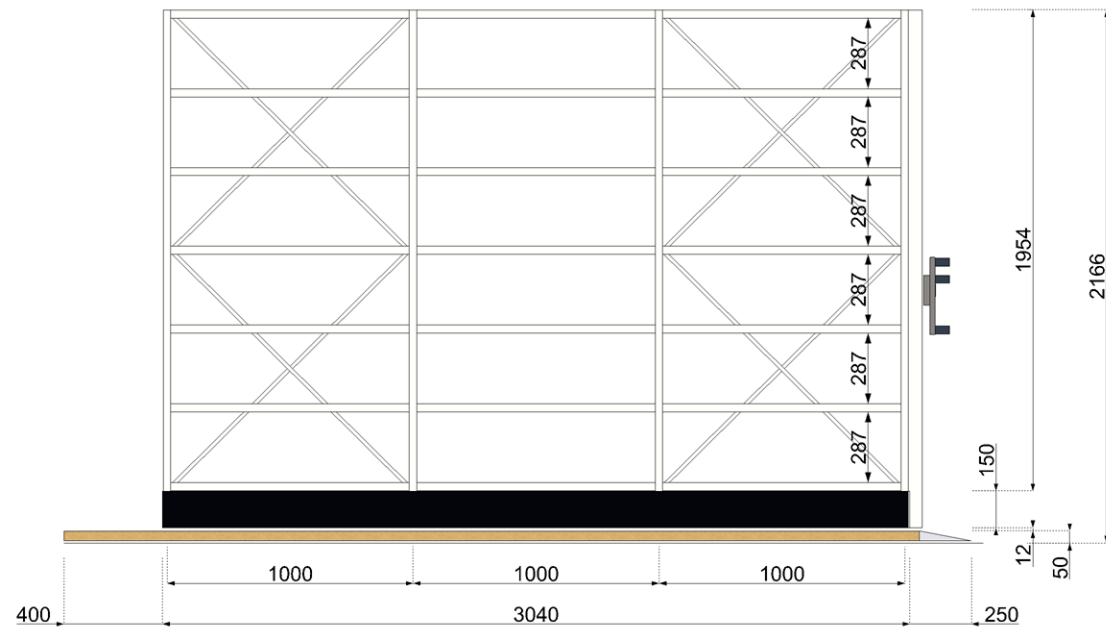

Designed by: PB	Date: 5/31/2023	Approved by/date: PB / 5/31/2023	Sheet: A3	Scale: Auto
		<b>Altic Point s.r.o.</b> <b>23307 - 2</b> <b>Zelenec</b>		
Altic Point s.r.o. Dunajevského 254/12 CZ-250 91 Zelenec		info@altic.cz		
Drawing no: 23307 - 2 Space: 718616 - Receipt 23307 - 2				
Drawings and design are the copyright of Bruynzeel Storage Systems BV, Netherlands and must not be reproduced in part or in whole without prior written consent.				

S/N : 718616-10.1-1

Designed by: PB	Date: 5/31/2023	Approved by/date: PB / 5/31/2023	Sheet: A3	Scale: Auto
		<b>Altic Point s.r.o.</b> <b>23307 - 2</b> <b>Zelenec</b>		
Altic Point s.r.o. Dunajevského 254/12 info@altic.cz		Drawing no: 23307 - 2 System: 10 - Compactus® Original XTR, 5580x7200x2970		
CZ-250 91 Zelenec				
Drawings and design are the copyright of Bruynzeel Storage Systems BV, Netherlands and must not be reproduced in part or in whole without prior written consent.				

Designed by: PB	Date: 5/31/2023	Approved by/date: PB / 5/31/2023	Sheet: A3	Scale: Auto
		<b>Altic Point s.r.o.</b> <b>23307 - 2</b> <b>Zelenec</b>		
Altic Point s.r.o. Dunajevského 254/12 CZ-250 91 Zelenec		info@altic.cz Drawing no: 23307 - 2 Rack: M1 - (3x1954) x 600 x (3x1000) XTR, M1-C		
Drawings and design are the copyright of Bruynzeel Storage Systems BV, Netherlands and must not be reproduced in part or in whole without prior written consent.				

**B1**

Designed by: PB	Date: 5/31/2023	Approved by/date: PB / 5/31/2023	Sheet: A3	Scale: Auto
 creating space for a healthy planet		<b>Altic Point s.r.o.</b> <b>23307 - 2</b> <b>Zelenec</b>		
Altic Point s.r.o. Dunajevského 254/12 info@altic.cz		Drawing no: 23307 - 2 Bay: B1 - 1954x1000x300 XTR, 6x320mm, Shelf 33 mm		
CZ-250 91 Zelenec		Drawings and design are the copyright of Bruynzeel Storage Systems BV, Netherlands and must not be reproduced in part or in whole without prior written consent.		