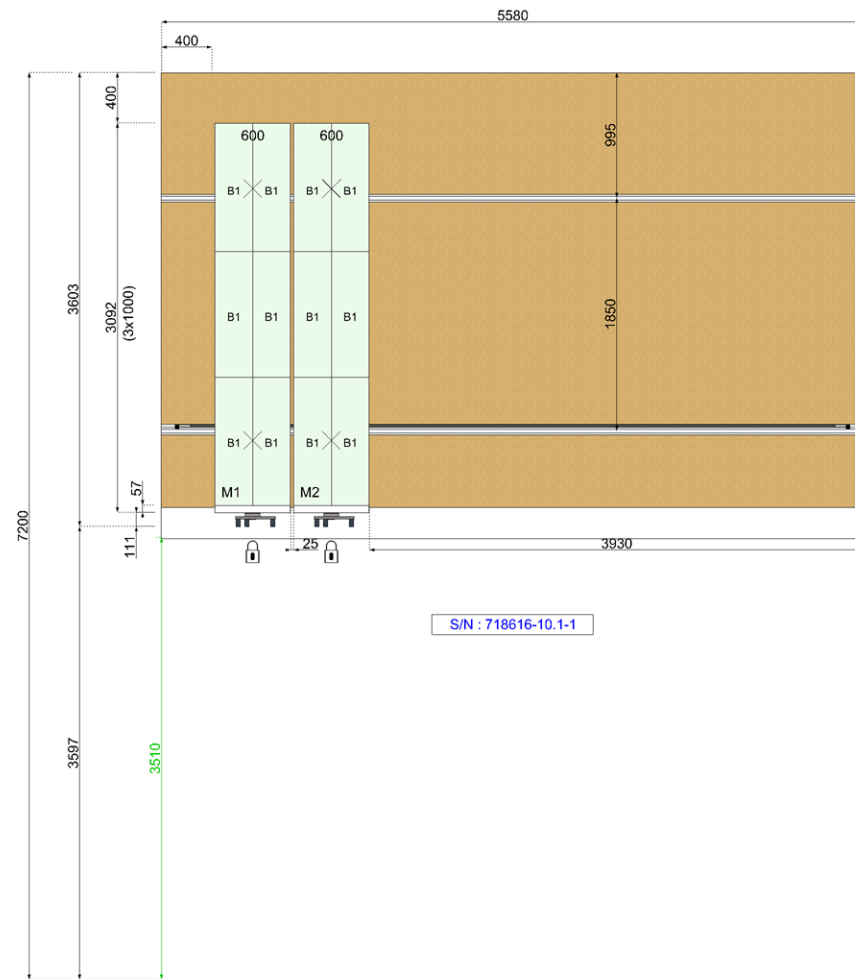

Designed by: PB	Date: 5/31/2023	Approved by/date: PB / 5/31/2023	Sheet: A3	Scale: Auto
		<b>Altic Point s.r.o.</b> <b>23307 - 2</b> <b>Zelenec</b>		
Altic Point s.r.o. Dunajevského 254/12 CZ-250 91 Zelenec		info@altic.cz		
Drawing no: 23307 - 2 Space: 718616 - Receipt 23307 - 2				
Drawings and design are the copyright of Bruynzeel Storage Systems BV, Netherlands and must not be reproduced in part or in whole without prior written consent.				

S/N : 718616-10.1-1

Designed by: PB	Date: 5/31/2023	Approved by/date: PB / 5/31/2023	Sheet: A3	Scale: Auto
		<b>Altic Point s.r.o.</b> <b>23307 - 2</b> <b>Zelenec</b>		
Altic Point s.r.o. Dunajevského 254/12 info@altic.cz		Drawing no: 23307 - 2 System: 10 - Compactus® Original XTR, 5580x7200x2970		
CZ-250 91 Zelenec				
Drawings and design are the copyright of Bruynzeel Storage Systems BV, Netherlands and must not be reproduced in part or in whole without prior written consent.				

Designed by: PB	Date: 5/31/2023	Approved by/date: PB / 5/31/2023	Sheet: A3	Scale: Auto
		<b>Altic Point s.r.o.</b> <b>23307 - 2</b> <b>Zelenec</b>		
Altic Point s.r.o. Dunajevského 254/12 CZ-250 91 Zelenec		info@altic.cz Drawing no: 23307 - 2 Rack: M1 - (3x1954) x 600 x (3x1000) XTR, M1-C		
Drawings and design are the copyright of Bruynzeel Storage Systems BV, Netherlands and must not be reproduced in part or in whole without prior written consent.				