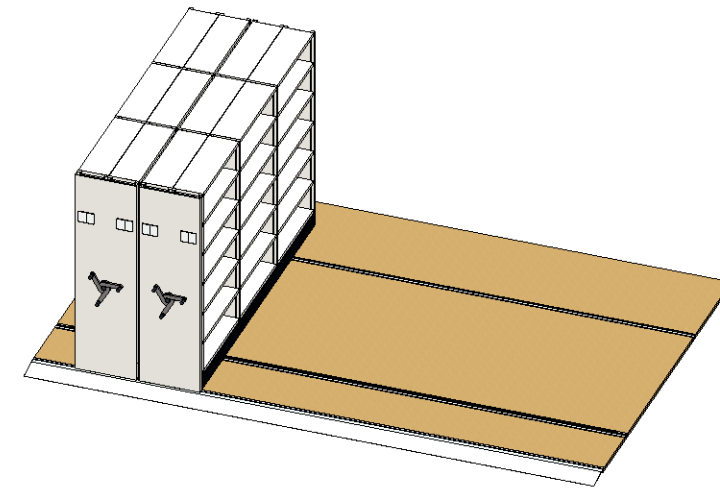

Designed by: PB	Date: 5/31/2023	Approved by/date: PB / 5/31/2023	Sheet: A3	Scale: Auto
		<b>Altic Point s.r.o.</b> <b>23307 - 2</b> <b>Zelenec</b>		
Altic Point s.r.o. Dunajevského 254/12 CZ-250 91 Zelenec		info@altic.cz		
Drawing no: 23307 - 2 Space: 718616 - Receipt 23307 - 2				
Drawings and design are the copyright of Bruynzeel Storage Systems BV, Netherlands and must not be reproduced in part or in whole without prior written consent.				

S/N : 718616-10.1-1

Designed by: PB	Date: 5/31/2023	Approved by/date: PB / 5/31/2023	Sheet: A3	Scale: Auto
		<b>Altic Point s.r.o.</b> <b>23307 - 2</b> <b>Zelenec</b>		
Altic Point s.r.o. Dunajevského 254/12 info@altic.cz		Drawing no: 23307 - 2 System: 10 - Compactus® Original XTR, 5580x7200x2970		
CZ-250 91 Zelenec				
Drawings and design are the copyright of Bruynzeel Storage Systems BV, Netherlands and must not be reproduced in part or in whole without prior written consent.				

Designed by: PB	Date: 5/31/2023	Approved by/date: PB / 5/31/2023	Sheet: A3	Scale: Auto
		<b>Altic Point s.r.o.</b> <b>23307 - 2</b> <b>Zelenec</b>		
Altic Point s.r.o. Dunajevského 254/12 CZ-250 91 Zelenec		info@altic.cz Drawing no: 23307 - 2 Rack: M1 - (3x1954) x 600 x (3x1000) XTR, M1-C		
Drawings and design are the copyright of Bruynzeel Storage Systems BV, Netherlands and must not be reproduced in part or in whole without prior written consent.				

**B1**

Designed by: PB	Date: 5/31/2023	Approved by/date: PB / 5/31/2023	Sheet: A3	Scale: Auto
 creating space for a healthy planet		<b>Altic Point s.r.o.</b> <b>23307 - 2</b> <b>Zelenec</b>		
Altic Point s.r.o. Dunajevského 254/12 info@altic.cz		Drawing no: 23307 - 2 Bay: B1 - 1954x1000x300 XTR, 6x320mm, Shelf 33 mm		
CZ-250 91 Zelenec		Drawings and design are the copyright of Bruynzeel Storage Systems BV, Netherlands and must not be reproduced in part or in whole without prior written consent.		