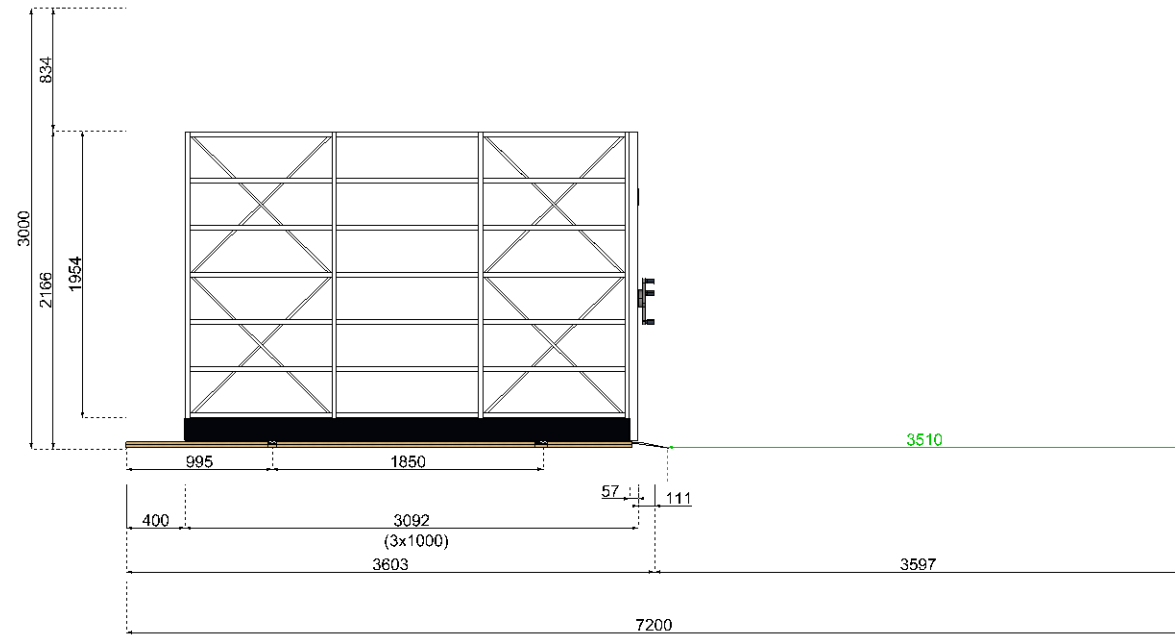

Designed by: PB	Date: 5/31/2023	Approved by/date: PB / 5/31/2023	Sheet: A3	Scale: Auto
		<b>Altic Point s.r.o.</b> <b>23307 - 2</b> <b>Zelenec</b>		
Altic Point s.r.o. Dunajevského 254/12 CZ-250 91 Zelenec		info@altic.cz		
Drawing no: 23307 - 2 Space: 718616 - Receipt 23307 - 2				
Drawings and design are the copyright of Bruynzeel Storage Systems BV, Netherlands and must not be reproduced in part or in whole without prior written consent.				

S/N : 718616-10.1-1

Designed by: PB	Date: 5/31/2023	Approved by/date: PB / 5/31/2023	Sheet: A3	Scale: Auto
		<b>Altic Point s.r.o.</b> <b>23307 - 2</b> <b>Zelenec</b>		
Altic Point s.r.o. Dunajevského 254/12 info@altic.cz		Drawing no: 23307 - 2 System: 10 - Compactus® Original XTR, 5580x7200x2970		
CZ-250 91 Zelenec				
Drawings and design are the copyright of Bruynzeel Storage Systems BV, Netherlands and must not be reproduced in part or in whole without prior written consent.				

Designed by: PB	Date: 5/31/2023	Approved by/date: PB / 5/31/2023	Sheet: A3	Scale: Auto
		<b>Altic Point s.r.o.</b> <b>23307 - 2</b> <b>Zelenec</b>		
Altic Point s.r.o. Dunajevského 254/12 CZ-250 91 Zelenec		info@altic.cz Drawing no: 23307 - 2 Rack: M1 - (3x1954) x 600 x (3x1000) XTR, M1-C		
Drawings and design are the copyright of Bruynzeel Storage Systems BV, Netherlands and must not be reproduced in part or in whole without prior written consent.				

**B1**

Designed by: PB	Date: 5/31/2023	Approved by/date: PB / 5/31/2023	Sheet: A3	Scale: Auto
 creating space for a healthy planet		<b>Altic Point s.r.o.</b> <b>23307 - 2</b> <b>Zelenec</b>		
Altic Point s.r.o. Dunajevského 254/12 info@altic.cz		Drawing no: 23307 - 2 Bay: B1 - 1954x1000x300 XTR, 6x320mm, Shelf 33 mm		
CZ-250 91 Zelenec		Drawings and design are the copyright of Bruynzeel Storage Systems BV, Netherlands and must not be reproduced in part or in whole without prior written consent.		