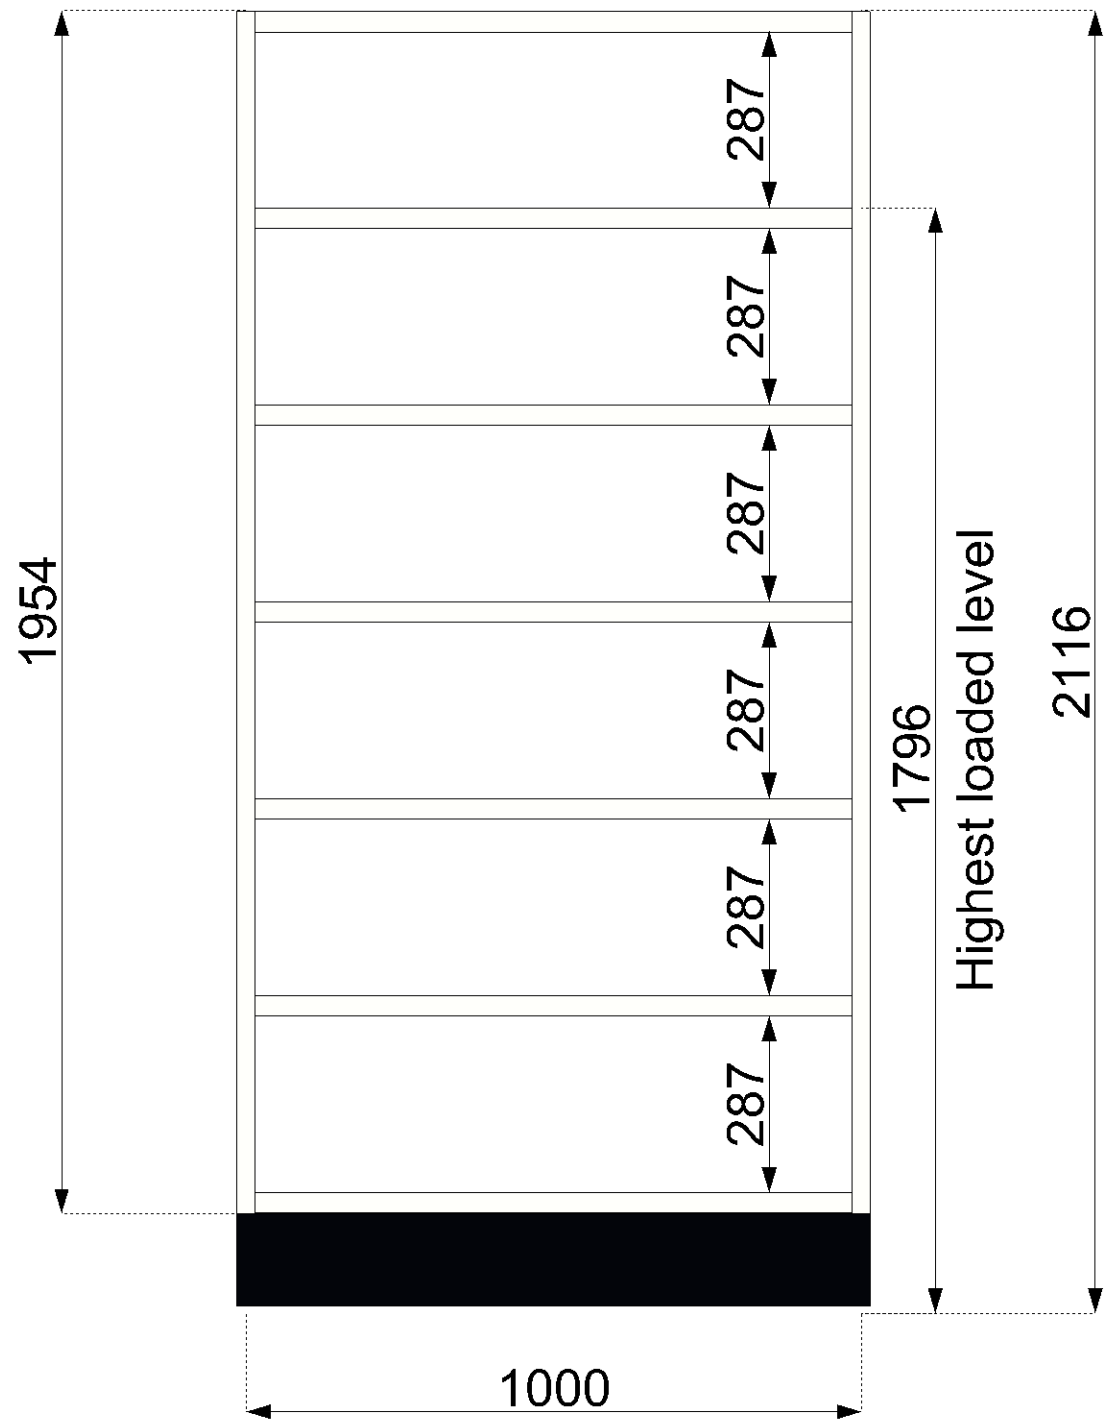

B1

Designed by: PB	Date: 5/31/2023	Approved by/date: PB / 5/31/2023	Sheet: A3	Scale: Auto
  creating space for a healthy planet		Altic Point s.r.o. 23307 - 2 Zelenec		
Altic Point s.r.o. Dunajevského 254/12 info@altic.cz		Drawing no: 23307 - 2 Bay: B1 - 1954x1000x300 XTR, 6x320mm, Shelf 33 mm		
CZ-250 91 Zelenec		Drawings and design are the copyright of Bruynzeel Storage Systems BV, Netherlands and must not be reproduced in part or in whole without prior written consent.