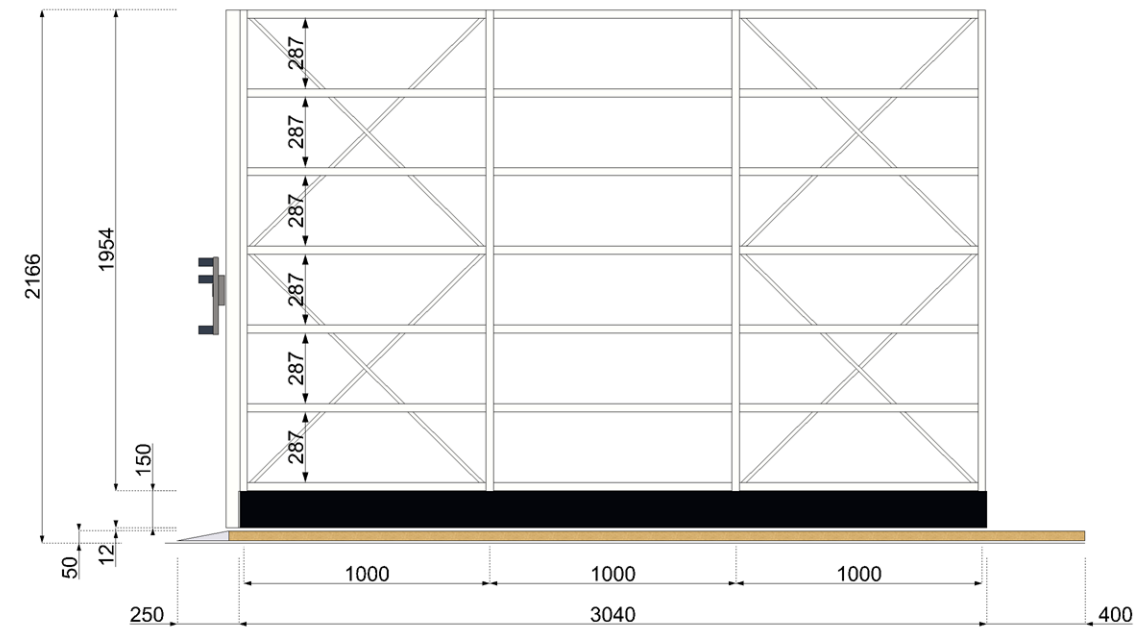

Designed by: PB	Date: 5/31/2023	Approved by/date: PB / 5/31/2023	Sheet: A3	Scale: Auto
		<b>Altic Point s.r.o.</b> <b>23307 - 2</b> <b>Zelenec</b>		
Altic Point s.r.o. Dunajevského 254/12 CZ-250 91 Zelenec		info@altic.cz		
Drawing no: 23307 - 2 Space: 718616 - Receipt 23307 - 2				
Drawings and design are the copyright of Bruynzeel Storage Systems BV, Netherlands and must not be reproduced in part or in whole without prior written consent.				

S/N : 718616-10.1-1

Designed by: PB	Date: 5/31/2023	Approved by/date: PB / 5/31/2023	Sheet: A3	Scale: Auto
		<b>Altic Point s.r.o.</b> <b>23307 - 2</b> <b>Zelenec</b>		
Altic Point s.r.o. Dunajevského 254/12 info@altic.cz		Drawing no: 23307 - 2 System: 10 - Compactus® Original XTR, 5580x7200x2970		
CZ-250 91 Zelenec				
Drawings and design are the copyright of Bruynzeel Storage Systems BV, Netherlands and must not be reproduced in part or in whole without prior written consent.				

Designed by: PB	Date: 5/31/2023	Approved by/date: PB / 5/31/2023	Sheet: A3	Scale: Auto
		<b>Altic Point s.r.o.</b> <b>23307 - 2</b> <b>Zelenec</b>		
Altic Point s.r.o. Dunajevského 254/12 CZ-250 91 Zelenec		info@altic.cz Drawing no: 23307 - 2 Rack: M1 - (3x1954) x 600 x (3x1000) XTR, M1-C		
Drawings and design are the copyright of Bruynzeel Storage Systems BV, Netherlands and must not be reproduced in part or in whole without prior written consent.				

**B1**

Designed by: PB	Date: 5/31/2023	Approved by/date: PB / 5/31/2023	Sheet: A3	Scale: Auto
 creating space for a healthy planet		<b>Altic Point s.r.o.</b> <b>23307 - 2</b> <b>Zelenec</b>		
Altic Point s.r.o. Dunajevského 254/12 info@altic.cz		Drawing no: 23307 - 2 Bay: B1 - 1954x1000x300 XTR, 6x320mm, Shelf 33 mm		
CZ-250 91 Zelenec		Drawings and design are the copyright of Bruynzeel Storage Systems BV, Netherlands and must not be reproduced in part or in whole without prior written consent.		