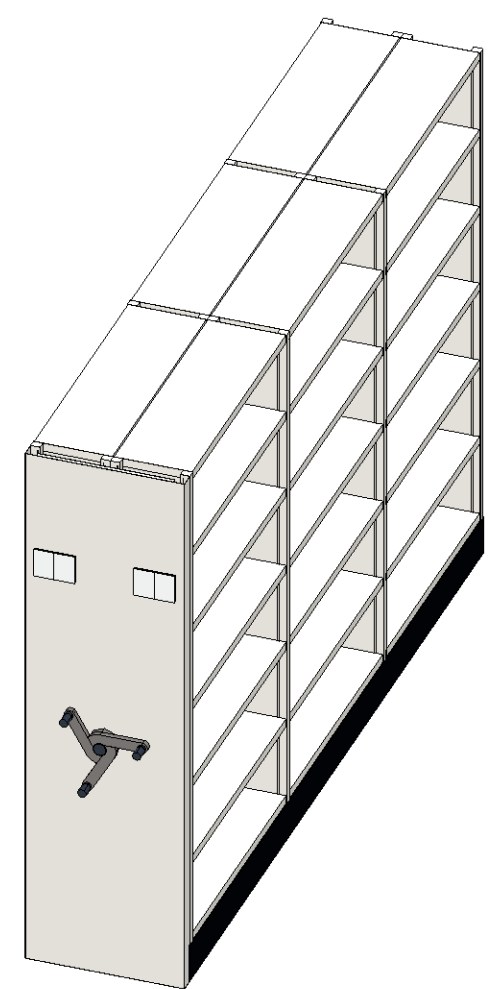

Designed by: PB	Date: 5/31/2023	Approved by/date: PB / 5/31/2023	Sheet: A3	Scale: Auto
		<b>Altic Point s.r.o.</b> <b>23307 - 2</b> <b>Zelenec</b>		
Altic Point s.r.o. Dunajevského 254/12 CZ-250 91 Zelenec		info@altic.cz		
Drawing no: 23307 - 2 Space: 718616 - Receipt 23307 - 2				
Drawings and design are the copyright of Bruynzeel Storage Systems BV, Netherlands and must not be reproduced in part or in whole without prior written consent.				

S/N : 718616-10.1-1

Designed by: PB	Date: 5/31/2023	Approved by/date: PB / 5/31/2023	Sheet: A3	Scale: Auto
		<b>Altic Point s.r.o.</b> <b>23307 - 2</b> <b>Zelenec</b>		
Altic Point s.r.o. Dunajevského 254/12 info@altic.cz		Drawing no: 23307 - 2 System: 10 - Compactus® Original XTR, 5580x7200x2970		
CZ-250 91 Zelenec				
Drawings and design are the copyright of Bruynzeel Storage Systems BV, Netherlands and must not be reproduced in part or in whole without prior written consent.				

Designed by: PB	Date: 5/31/2023	Approved by/date: PB / 5/31/2023	Sheet: A3	Scale: Auto
		<b>Altic Point s.r.o.</b> <b>23307 - 2</b> <b>Zelenec</b>		
Altic Point s.r.o. Dunajevského 254/12 CZ-250 91 Zelenec		info@altic.cz Drawing no: 23307 - 2 Rack: M1 - (3x1954) x 600 x (3x1000) XTR, M1-C		
Drawings and design are the copyright of Bruynzeel Storage Systems BV, Netherlands and must not be reproduced in part or in whole without prior written consent.				

**B1**

Designed by: PB	Date: 5/31/2023	Approved by/date: PB / 5/31/2023	Sheet: A3	Scale: Auto
 creating space for a healthy planet		<b>Altic Point s.r.o.</b> <b>23307 - 2</b> <b>Zelenec</b>		
Altic Point s.r.o. Dunajevského 254/12 info@altic.cz		Drawing no: 23307 - 2 Bay: B1 - 1954x1000x300 XTR, 6x320mm, Shelf 33 mm		
CZ-250 91 Zelenec		Drawings and design are the copyright of Bruynzeel Storage Systems BV, Netherlands and must not be reproduced in part or in whole without prior written consent.		