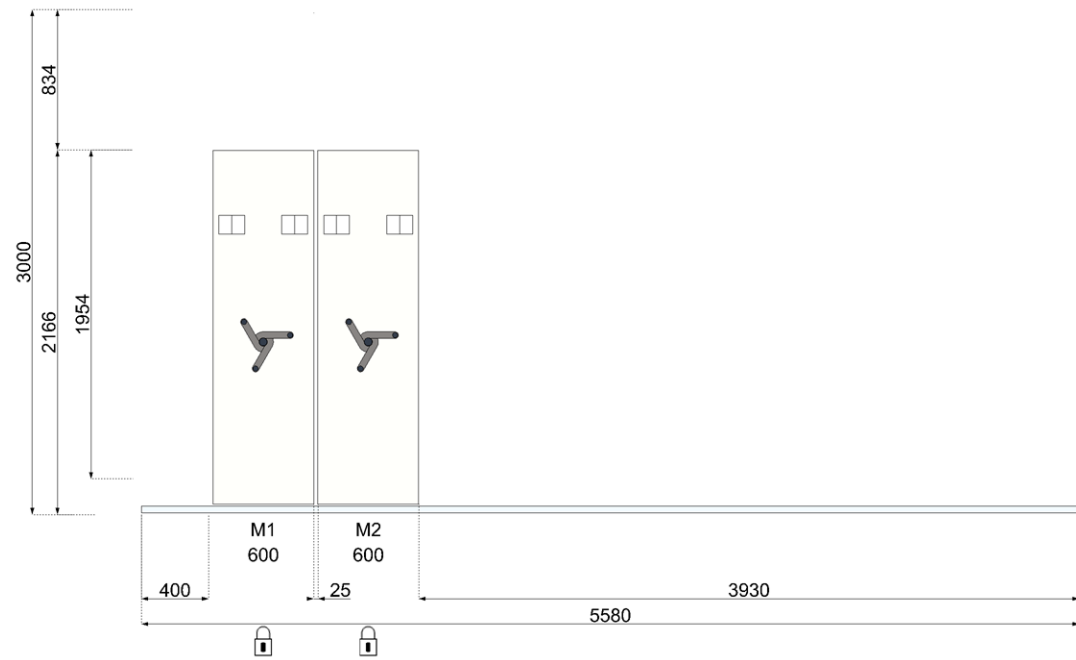

Designed by: PB	Date: 5/31/2023	Approved by/date: PB / 5/31/2023	Sheet: A3	Scale: Auto
		<b>Altic Point s.r.o.</b> <b>23307 - 2</b> <b>Zelenec</b>		
Altic Point s.r.o. Dunajevského 254/12 CZ-250 91 Zelenec		info@altic.cz		
Drawing no: 23307 - 2 Space: 718616 - Receipt 23307 - 2				
Drawings and design are the copyright of Bruynzeel Storage Systems BV, Netherlands and must not be reproduced in part or in whole without prior written consent.				

S/N : 718616-10.1-1

Designed by: PB	Date: 5/31/2023	Approved by/date: PB / 5/31/2023	Sheet: A3	Scale: Auto
		<b>Altic Point s.r.o.</b> <b>23307 - 2</b> <b>Zelenec</b>		
Altic Point s.r.o. Dunajevského 254/12 info@altic.cz		Drawing no: 23307 - 2 System: 10 - Compactus® Original XTR, 5580x7200x2970		
CZ-250 91 Zelenec				
Drawings and design are the copyright of Bruynzeel Storage Systems BV, Netherlands and must not be reproduced in part or in whole without prior written consent.				