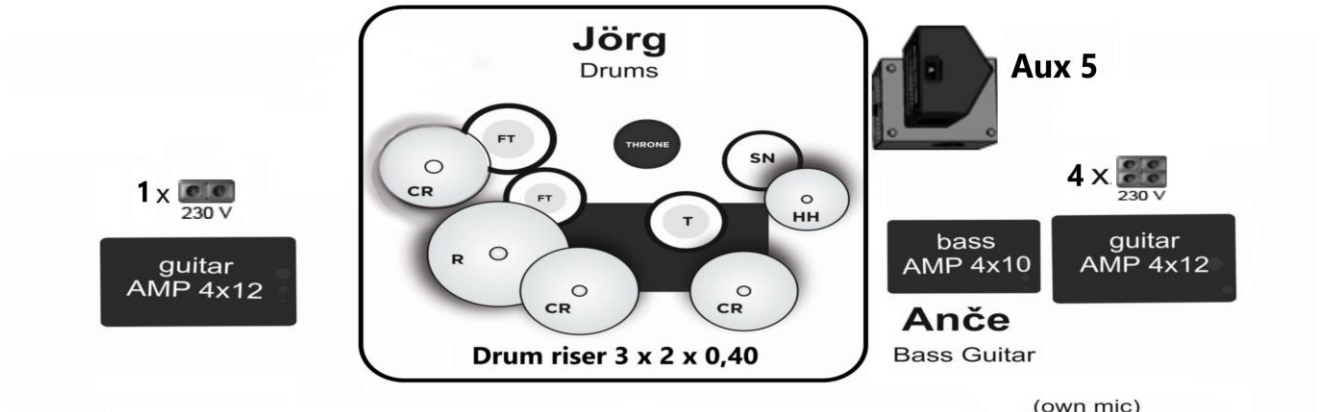

STAGE PLAN:

Backdrop, 12 x 6m

STAGE PLAN
STANDARD SETUP

▼ FRONT OF HOUSE (FOH) ▼