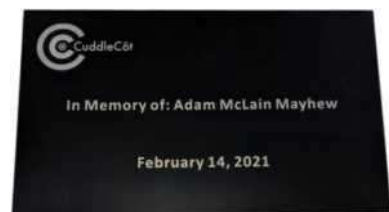

Colours and sizes

Brass plaque with black text

Black plaque with white text

Donated in loving memory of
Piper Penrose
Born Sleeping on 28th July 2021

Small Plaque
30 mm x 60 mm
€40

In Memory of: Adam McLain Mayhew
February 14, 2021

En memoria de
Oliver Moeno Claytor
24-11-20
OO
El Legado de Oliver
www.ellegadodeliver.com

Large Plaque
90 mm x 150 mm
€60