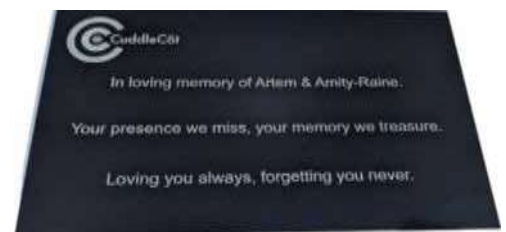

In loving memory of Artem & Amity-Raine:
Your presence we miss, your memory we treasure.
Loving you always, forgetting you never.