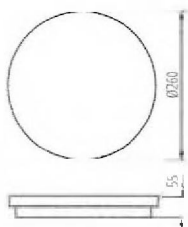

BENO 24W NW-O-SE GR

BENO 24W NW-L-SE W

BENO 24W NW-L-SE GR

BENO LED

Stropní LED svítidlo

BENO 24W WW-L-W

BENO 24W WW-O-W

BENO 24W O