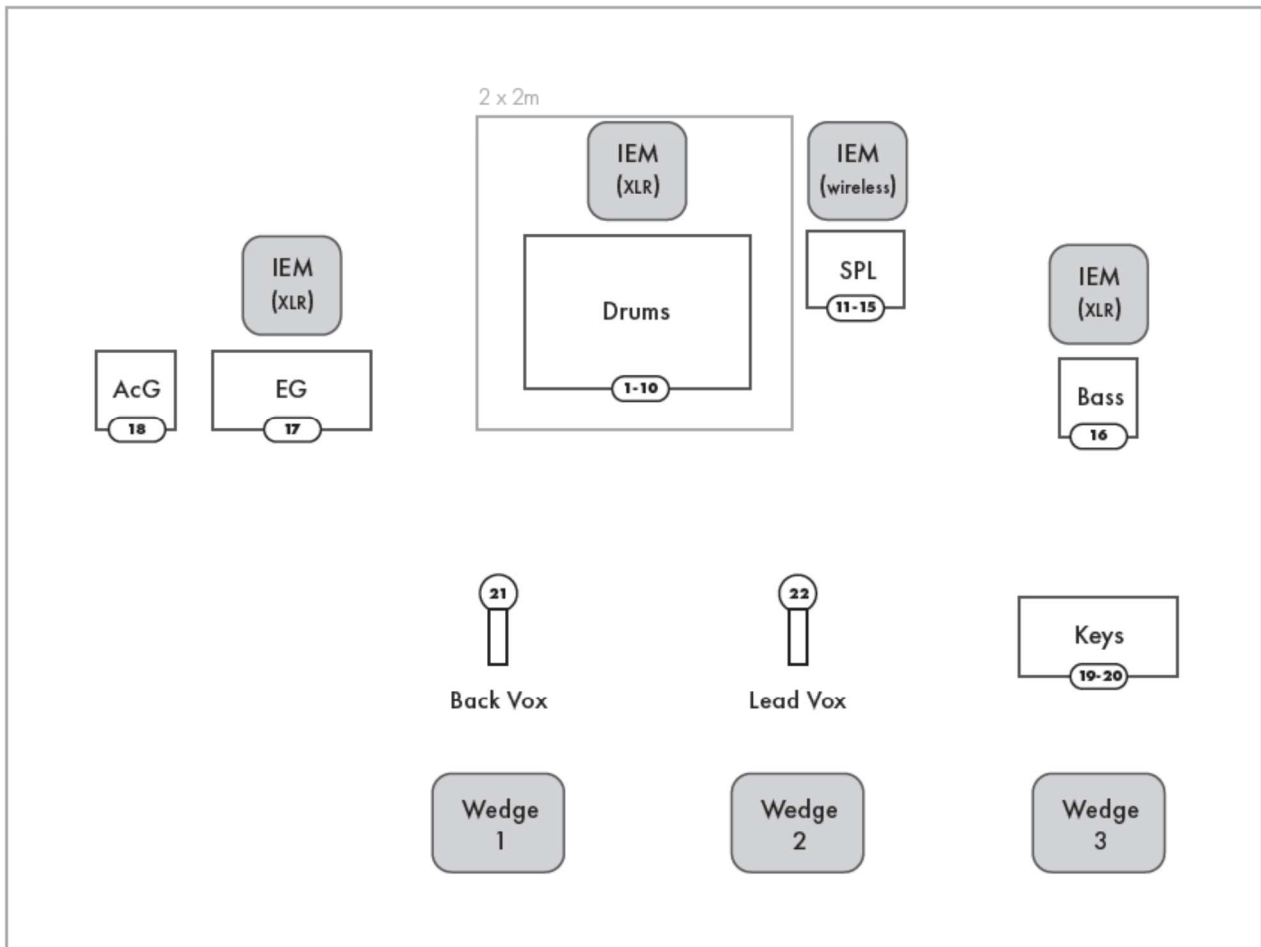

LIPO & Band - StagePlan

8 x 6m

Input List:

#	Channel	Mic	Stand
1	Kick In	need	
2	Kick Out	need	small
3	Snare Top	need	
4	Snare Bot	need	
5	Hi Hat	need	mid
6	Rack Tom 1	need	
7	Rack Tom 2	need	
8	Floor Tom	need	
9	OH Left	need	tall
10	OH Right	need	tall

11	SPL - click		
12	SPL - Instr L		
13	SPL - Instr R		
14	SPL - Vox L		
15	SPL - Vox R		

16	Bass		
17	EG	need	mid
18	AcG	need DI	
19	Key L	need DI	
20	Key R	need DI	

21	Back Vox	own wireless	tall
22	Lead Vox	own wireless	tall

Monitor List:

Channel	Type	note
Aux 1	wedge	need
Aux 2	wedge	need
Aux 3	wedge	need
Aux 4	wireless iem	own
Aux 5	wired iem	own
Aux 6	wired iem	own
Aux 7	wired iem	own

30. 03. 2022
Check for updates
bit.ly/LipoTech