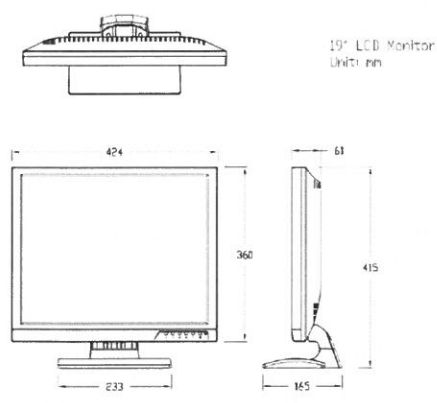

The performance features at a glance

- Energie saving LED Technology
- 17" and 19" versions
- Max Resolution 1280 x 1024
- Aspect ratio 4:3
- VESA 75mm x 75mm
- BNC, HDMI, VGA inputs
- Integrated speaker

Functions such as PIP or POP ensure greater transparency. The scope of delivery includes the desktop base, a VGA cable as well as a power supply unit.

Order data

Order number	Product description
LME17 LME19	LED TFT, max. 1280x1024 @60Hz, 5ms, image format 4:3, PAL/NTSC, built-in loudspeakers, 12VDC, VESA 75x75mm (BS M4 x 12 mm screw), with desktop base

17/19" LED-Monitor

Advantages for the installer

Compact dimensions, low weight, and a clear OSD menu provide for simple commissioning. Furthermore, each model is equipped with a VESA connection (75mm x 75mm).

Technical specifications	LME17	LME19
Video standard	PAL / NTSC	
Screen size	17"	19"
Resolution	1280 x 1024	
Aspect ratio	4:3	
Displayable colours	16,7 Millionen	
Response time	5 ms	
Angle of view (L/R)	170° / 160°	
Luminosity	300 cd/m ²	
Contrast range	10.000 : 1	
Operating hours (MTBF)	2x BNC, VGA, HDMI	
Video inputs	2x BNC	
Video outputs	PC Stereo, RCA	
Audio inputs	RCA	
Loudspeaker output	2x 1,5 Watt	
OSD Menu	English, German, French, Italien, Spanish, Russian, Turkish, Japanese, Polish	
3D Comb Filter / De-Interlace	Yes / Yes	
PIP / POP	Yes / Yes	
VESA connection	75 mm x 75 mm	
Voltage supply	12 VDC (power supply 230V)	
Voltage supply Power consumption	20 Watt	25 Watt
Operating temperature	0°C - 40°C	
Weight	3,2 kg	3,3 kg