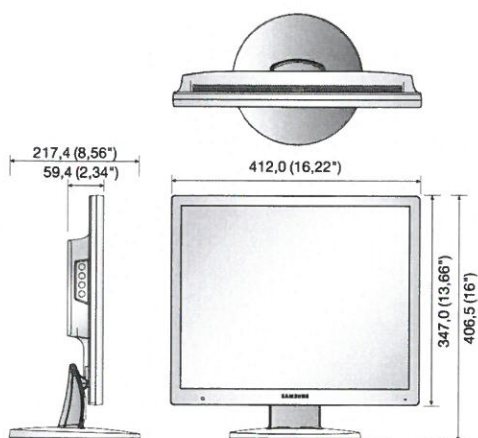

17/19" LED-Monitor

Advantages for the installer

Compact dimensions, low weight, and a clear OSD menu provide for simple commissioning. Furthermore, each model is equipped with a VESA connection (75mm x 75mm).

Technical specifications	LME17	LME19
Video standard	PAL / NTSC	
Screen size	17"	19"
Resolution	1280 x 1024	
Aspect ratio	4:3	
Displayable colours	16,7 Millionen	
Response time	5 ms	
Angle of view (L/R)	170° / 160°	
Luminosity	300 cd/m ²	
Contrast range	10.000 : 1	
Operating hours (MTBF)	2x BNC, VGA, HDMI	
Video inputs	2x BNC	
Video outputs	PC Stereo, RCA	
Audio inputs	RCA	
Loudspeaker output	2x 1,5 Watt	
OSD Menu	English, German, French, Italien, Spanish, Russian, Turkish, Japanese, Polish	
3D Comb Filter / De-Interlace	Yes / Yes	
PIP / POP	Yes / Yes	
VESA connection	75 mm x 75 mm	
Voltage supply	12 VDC (power supply 230V)	
Voltage supply Power consumption	20 Watt	25 Watt
Operating temperature	0°C - 40°C	
Weight	3,2 kg	3,3 kg

SMT-1935

19" LED monitor

Hlavní parametry

- Podpora rozlišení až 1 280 x 1 024
- Vysoký kontrastní poměr 1000 : 1
- Rychlá odezva 5 ms
- Videovstup: HDMI, VGA, kompozitní

Rozměry

Jednotka: mm (palce)

SMT-1935