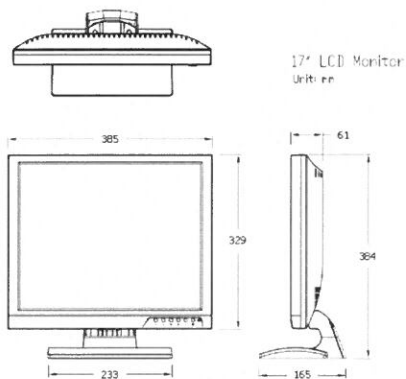

The performance features at a glance

- Energie saving LED Technology
- 17" and 19" versions
- Max Resolution 1280 x 1024
- Aspect ratio 4:3
- VESA 75mm x 75mm
- BNC, HDMI, VGA inputs
- Integrated speaker

Functions such as PIP or POP ensure greater transparency. The scope of delivery includes the desktop base, a VGA cable as well as a power supply unit.

Order data

Order number	Product description
LME17 LME19	LED TFT, max. 1280x1024 @60Hz, 5ms, image format 4:3, PAL/NTSC, built-in loudspeakers, 12VDC, VESA 75x75mm (BS M4 x 12 mm screw), with desktop base

17/19" LED-Monitor

Advantages for the installer

Compact dimensions, low weight, and a clear OSD menu provide for simple commissioning. Furthermore, each model is equipped with a VESA connection (75mm x 75mm).

Technical specifications	LME17	LME19
Video standard	PAL / NTSC	
Screen size	17"	19"
Resolution	1280 x 1024	
Aspect ratio	4:3	
Displayable colours	16,7 Millionen	
Response time	5 ms	
Angle of view (L/R)	170° / 160°	
Luminosity	300 cd/m ²	
Contrast range	10.000 : 1	
Operating hours (MTBF)	2x BNC, VGA, HDMI	
Video inputs	2x BNC	
Video outputs	PC Stereo, RCA	
Audio inputs	RCA	
Loudspeaker output	2x 1,5 Watt	
OSD Menu	English, German, French, Italien, Spanish, Russian, Turkish, Japanese, Polish	
3D Comb Filter / De-Interlace	Yes / Yes	
PIP / POP	Yes / Yes	
VESA connection	75 mm x 75 mm	
Voltage supply	12 VDC (power supply 230V)	
Voltage supply Power consumption	20 Watt	25 Watt
Operating temperature	0°C - 40°C	
Weight	3,2 kg	3,3 kg