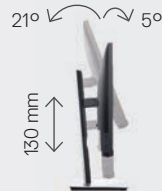

Dimensions (with stand)

Height (Compressed ~ Extended)	356.1 mm ~486.1 mm; 14.02" ~19.14"
Width	537.8 mm (21.27")
Depth	166.0 mm (6.54")

Weight

Weight (panel only - for VESA mount)	3.26 kg (7.19 lb)
Weight (with stand)	5.25 kg (11.57 lb)
Weight (with packaging)	7.10 kg (15.65 lb)

What's in the box?

Components

- Monitor with stand

Cables

- DisplayPort cable
- USB 3.0 upstream cable
- Power cable

Documentation

- Quick Setup Guide
- Drivers and documentation media
- Safety and regulatory information

Adjustability and connectivity

DELL 24 MONITOR | P2419H

Easily adjust the panel to your preferred viewing position.

Back view -
Cable management slot

Tilt and height adjustable

Pivot

Swivel

Connectivity