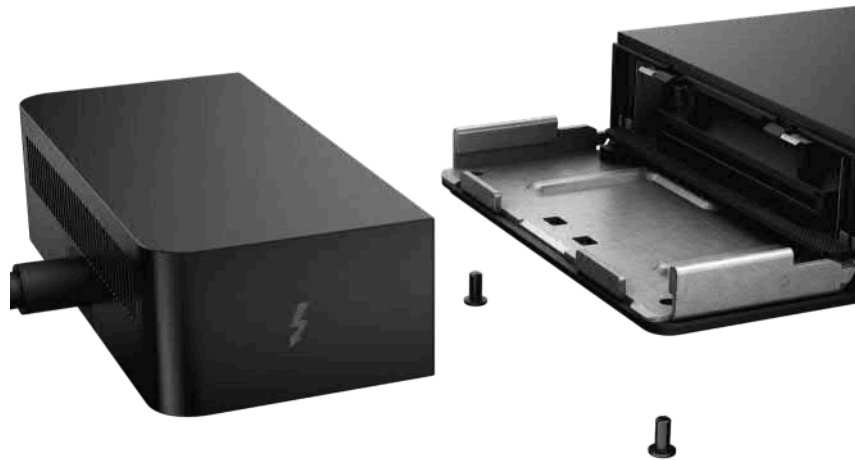

Recommended Accessories

DELL DOCK - WD19 130W

DELL PREMIER WIRELESS
KEYBOARD AND MOUSE - KM717

Enhance daily performance and productivity with this elegantly designed mouse and keyboard, which fits into virtually any workspace.

DELL 24 MONITOR - P2419H

Optimize your workspace with this efficient 23.8" monitor built with an ultrathin bezel design, a small footprint and comfort enhancing features.

DELL DOCKING STATION
MOUNTING KIT

Mount your Dell Commercial Dock behind your compatible monitor or under your desk to create a clutter-free work environment.

Future-ready design

Dell offers the World's first modular dock with upgradeable connectivity and power. By allowing you to easily upgrade your connectivity and boost your power delivery to meet the future needs of your evolving PC environment, you can significantly reduce your upgrade costs.

DELL THUNDERBOLT™ DOCK WD19TB MODULE

Need more power in the future? Upgrade to the WD19TB module for Thunderbolt connectivity with up to 130 Watts of power delivery, 40Gbps data transfer speeds and support for up to three displays at a fraction of the cost of replacing the entire dock.