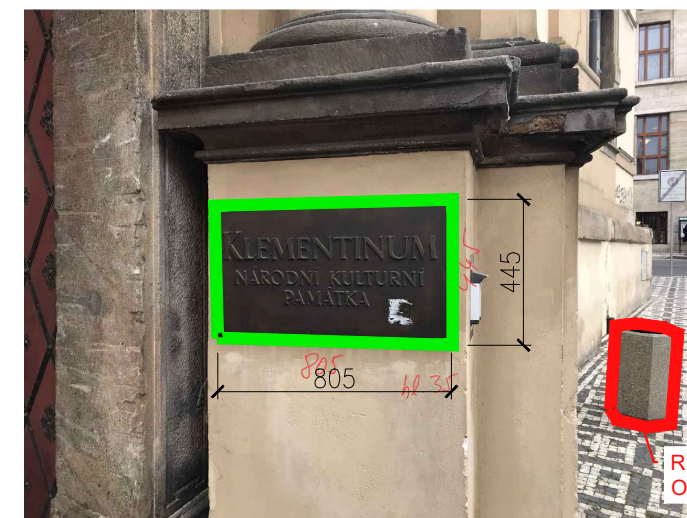

MARIÁNSKÉ SQUARE

FACADE VIEW

DETAILS TO COVER

COVER / ZAKRÝT

BANNER 2 pcs / BANNER 2 kusy

REMOVE GRAFFITI / ODSTRANIT GRAFFITI

TAG TEAM		TAG TEAM
DIRECTOR	KARI SKOGLAND	PRODUCER
PROD DESIGNER	RAY CHAN	ART DIRECTOR
SET NAME	MARIÁNSKÉ SQUARE	EP#
DRAWING	LOCATION SCOUT	SET #
LOCATION	MARIÁNSKÉ NÁMĚSTÍ	DATE
DRAWN BY	PETR KLUNEŠ	SCALE
		SHEET
		A3