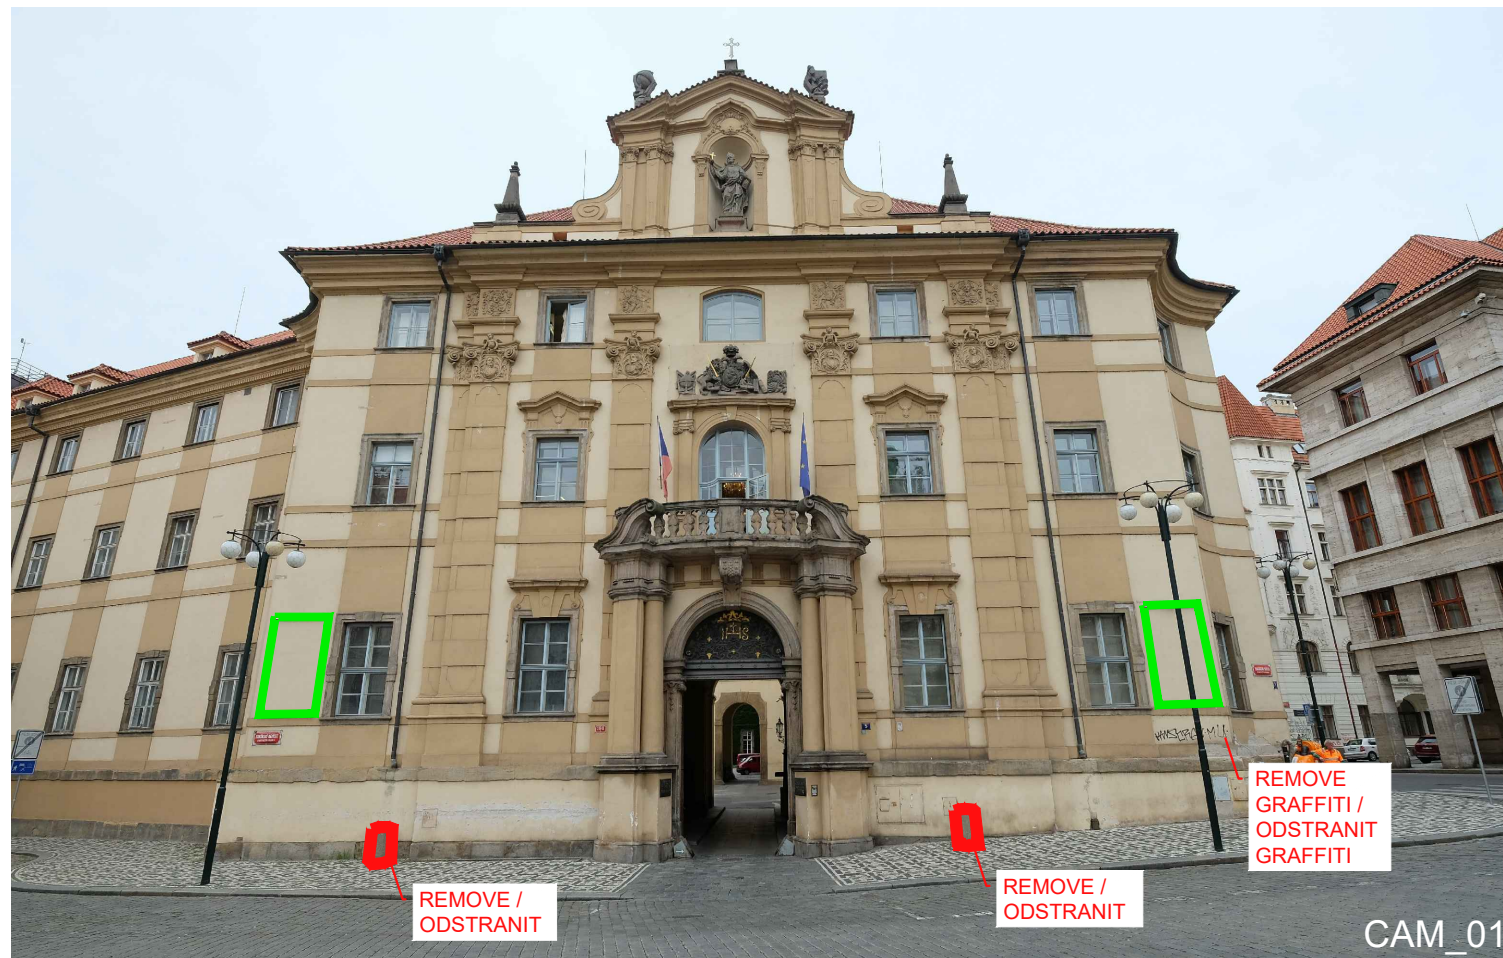

MARIÁNSKÉ SQUARE

FACADE VIEW

DETAILS TO COVER

COVER / ZAKRÝT

BANNER 2 pcs / BANNER 2 kusy

REMOVE GRAFFITI / ODSTRANIT GRAFFITI

TAG TEAM		TAG TEAM
DIRECTOR	KARI SKOGLAND	PRODUCER
PROD DESIGNER	RAY CHAN	ART DIRECTOR
SET NAME	MARIÁNSKÉ SQUARE	EP#
DRAWING	LOCATION SCOUT	SET #
LOCATION	MARIÁNSKÉ NÁMĚSTÍ	DATE
DRAWN BY	PETR KLUNEŠ	SCALE
		SHEET
		A3