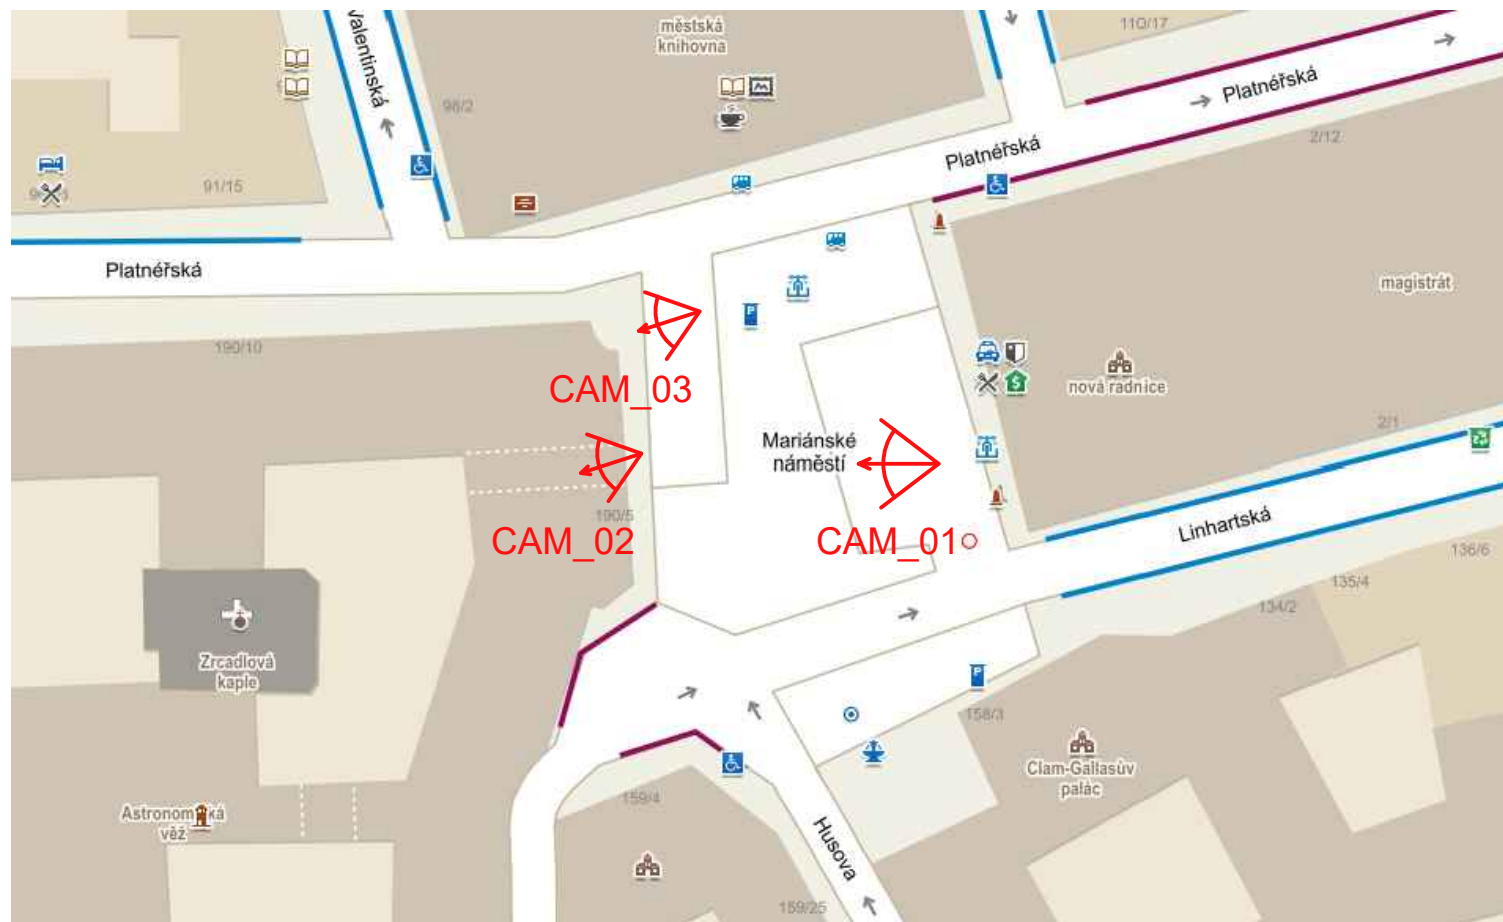

MARIÁNSKÉ SQUARE

FACADE VIEW

DETAILS TO COVER

COVER / ZAKRÝT

BANNER 2 pcs / BANNER 2 kusy

REMOVE GRAFFITI / ODSTRANIT GRAFFITI

TAG TEAM		TAG TEAM
DIRECTOR	KARI SKOGLAND	PRODUCER
PROD DESIGNER	RAY CHAN	ART DIRECTOR
SET NAME	MARIÁNSKÉ SQUARE	EP#
DRAWING	LOCATION SCOUT	SET #
LOCATION	MARIÁNSKÉ NÁMĚSTÍ	DATE
DRAWN BY	PETR KLUNEŠ	SCALE
		SHEET
		A3