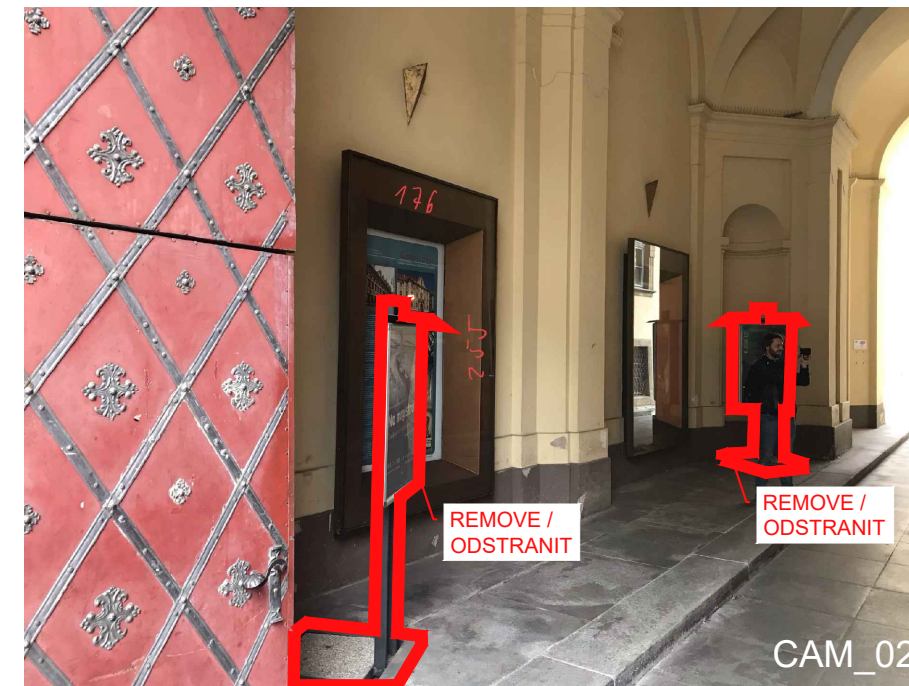

MARIÁNSKÉ SQUARE

FACADE VIEW

DETAILS TO COVER

COVER / ZAKRÝT

BANNER 2 pcs / BANNER 2 kusy

REMOVE GRAFFITI / ODSTRANIT GRAFFITI

TAG TEAM		TAG TEAM
DIRECTOR	KARI SKOGLAND	PRODUCER
PROD DESIGNER	RAY CHAN	ART DIRECTOR
SET NAME	MARIÁNSKÉ SQUARE	EP#
DRAWING	LOCATION SCOUT	SET #
LOCATION	MARIÁNSKÉ NÁMĚSTÍ	DATE
DRAWN BY	PETR KLUNEŠ	SCALE
		SHEET
		A3