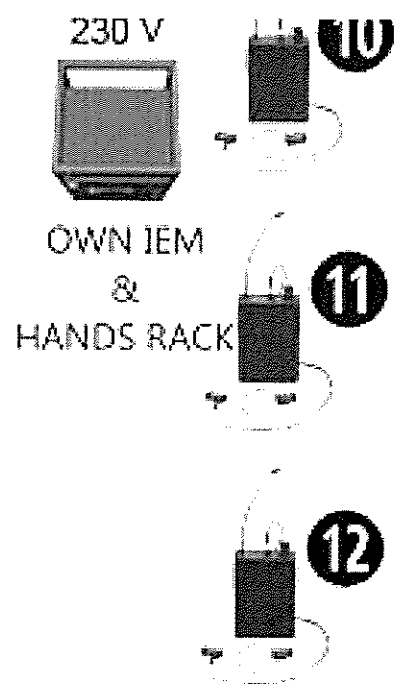

230 V

OWN IEM & HANDS RACK

11

12

15

16

DOUBLE FEMALE XLR

18, 19