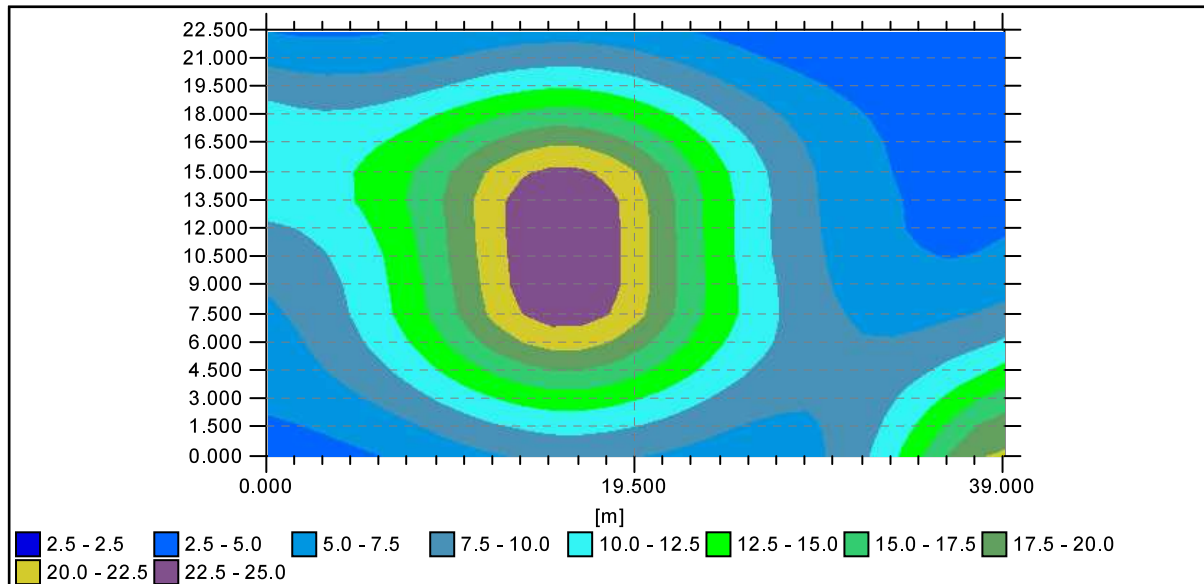

Current view Configuration (1)

Grid results

Average type : Arithmetic (A) or Weighted (W)

vypocetni plocha zastavka (1) : Illuminance [lux]

vypocetni plocha parkoviste (2) : Illuminance [lux]

General information