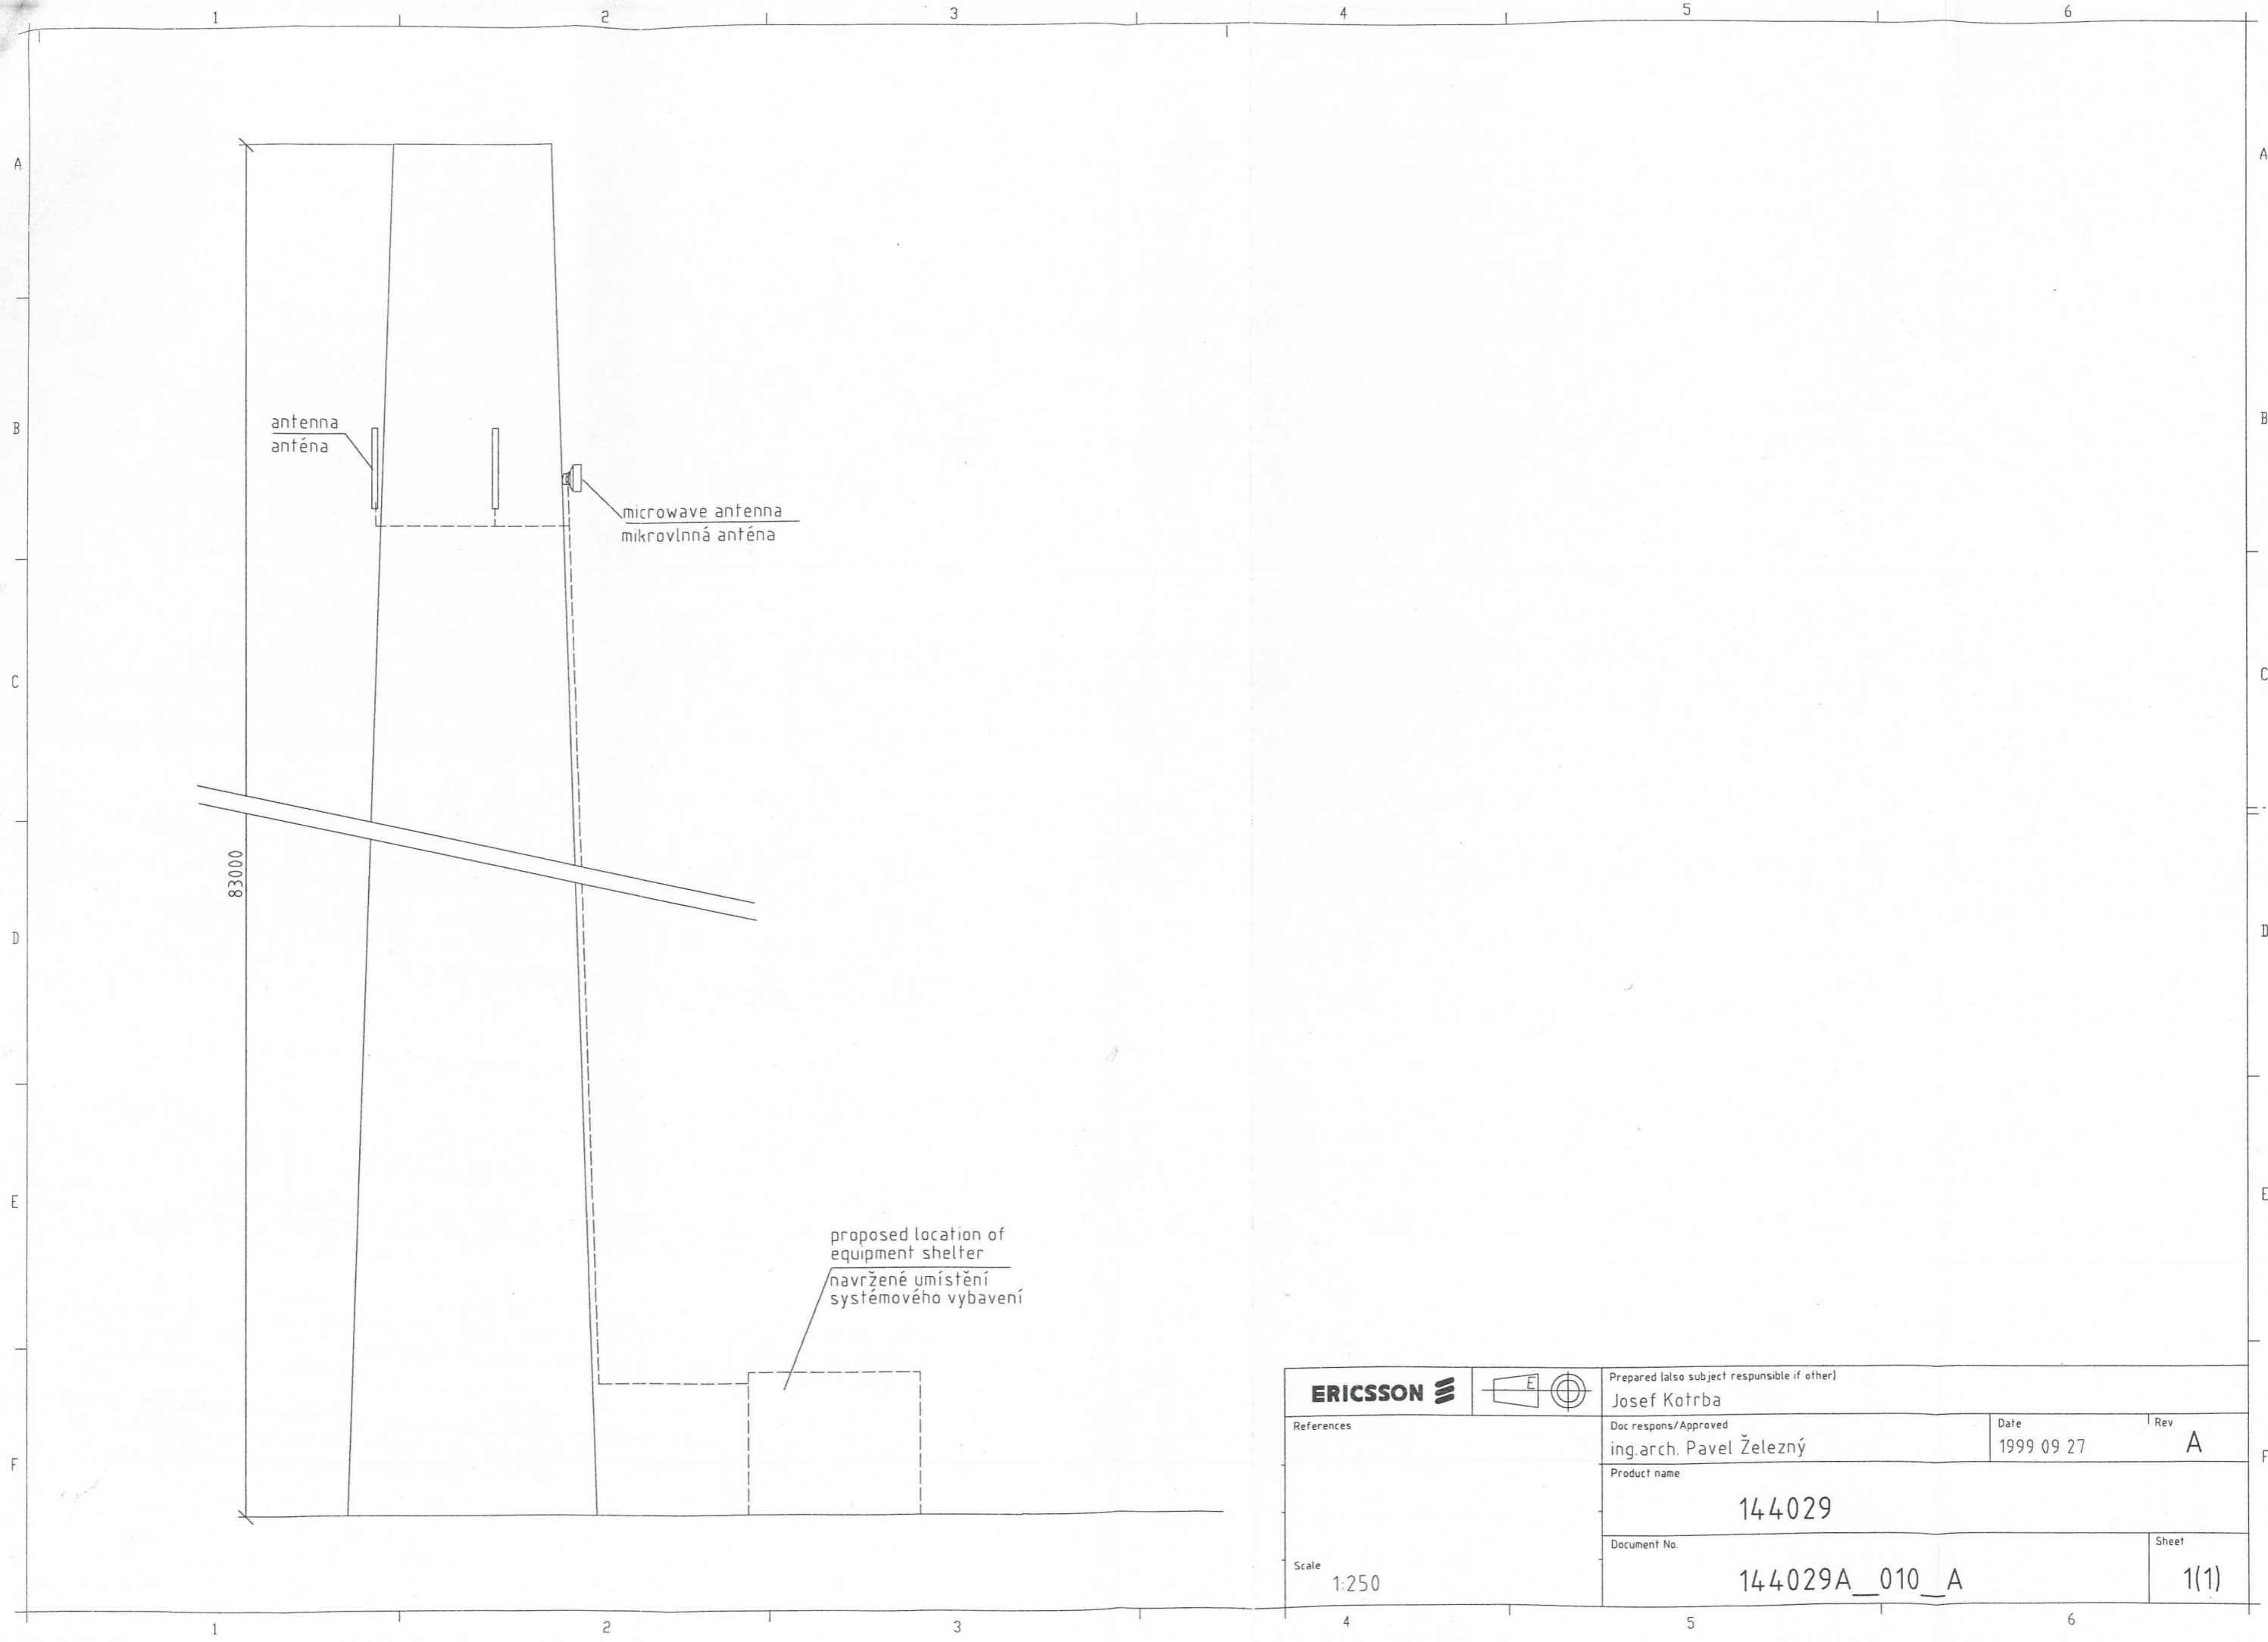

ERICSSON 	Prepared (also subject responsible if other)		
	Josef Kotrba		
	Doc respons/Approved	Date	Rev
	ing.arch. Pavel Železný	1999 09 27	A
Scale	Product name		
1:100	144029		
	Document No.	Sheet	
	144029A_008_A	1(1)	

ERICSSON 	Prepared (also subject responsible if other)	
	Josef Kotrba	
References	Doc respons/Approved	Date Rev
	ing.arch. Pavel Železný	1999 09 27 A
	Product name	
	144029	
	Document No.	Sheet
Scale	144029A_010_A	1(1)
1:250		