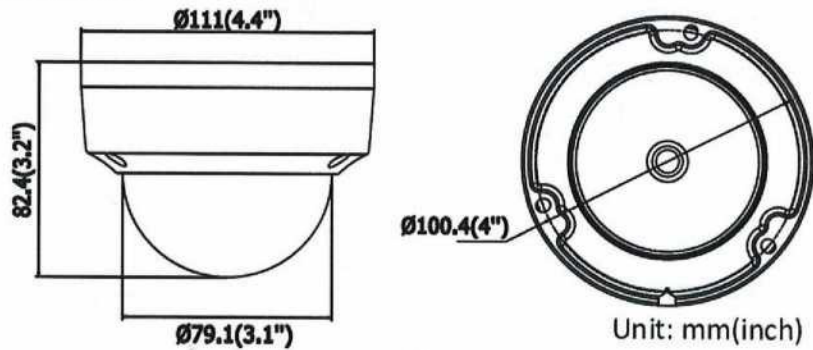

Dimensions

Unit: mm(inch)

Accessories

Distributed by