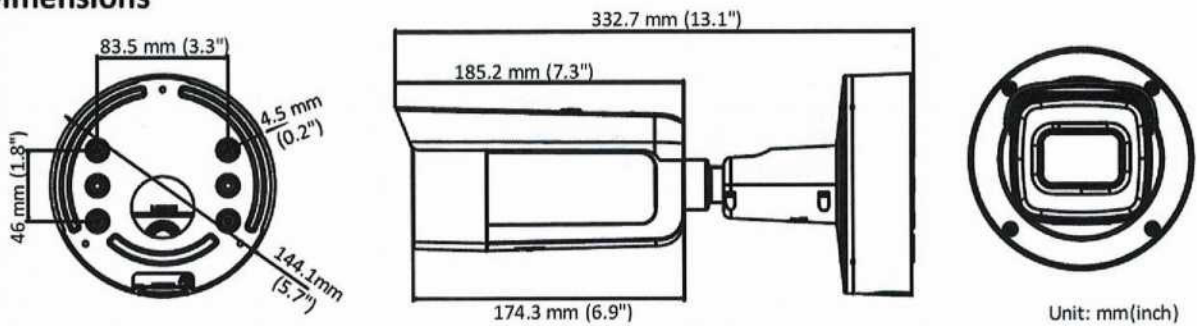

Dimensions

Accessories

Distributed by

Headquarters

No.555 Dianmo Road, Binjiang District,
Hangzhou 310051, China
T +86-571-8807-5998
overseasbusiness@hikvision.com

Hikvision USA
T +1-909-895-0400
sales.usa@hikvision.com

Hikvision Australia
T +61-2-8599-4233
salesau@hikvision.com

Hikvision India
T +91-22-28469900
sales@pramahikvision.com

Hikvision Canada
T +1-866-200-6690
sales.canada@hikvision.com

Hikvision Thailand
T +662-275-9949
sales.thailand@hikvision.com

Hikvision Europe
T +31-23-5542770
sales.eu@hikvision.com

Hikvision Italy
T +39-0438-6902
info.it@hikvision.com

Hikvision Brazil
T +55 11 3318-0050
Latam.support@hikvision.com

Hikvision Turkey
T +90 216521 7070- 7074
sales.tr@hikvision.com

Hikvision Malaysia
T +601-7652-2413
sales.my@hikvision.com

Hikvision UK & Ireland
T +01628-902140
sales.uk@hikvision.com

Hikvision South Africa
Tel: +27 (0) 351172
sale.africa@hikvision.com

Hikvision France
T +33011-85-330-450
info.fr@hikvision.com

Hikvision Kazakhstan
T +7-727-9730667
nokia.panfilov@hikvision.ru

Hikvision Vietnam
T +84-974270888
sales.vt@hikvision.com

Hikvision UAE
T +971-4-4432090
salesmea@hikvision.com

Hikvision Singapore
T +65-6684-4718
sg@hikvision.com

Hikvision Spain
T +34-91-757-16-55
info.es@hikvision.com

Hikvision Tashkent
T +99-87-1238-9438
uzb@hikvision.ru

Hikvision Hong Kong
T +852-2151-1761
info.hk@hikvision.com

Hikvision Russia
T +7-485-669-67-99
saleru@hikvision.com

Hikvision Korea
T +82-(0)31-731-8817
sales.korea@hikvision.com

Hikvision Poland
T +48-22-460-01-50
info.pl@hikvision.com

Hikvision Indonesia
T +62-21-2933759
Sales.Indonesia@hikvision.com

Hikvision Colombia
sales.colombia@hikvision.com