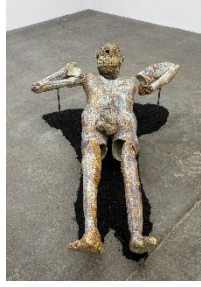

Christian
Holstad