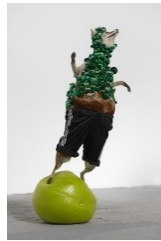

Krištof
Kintera